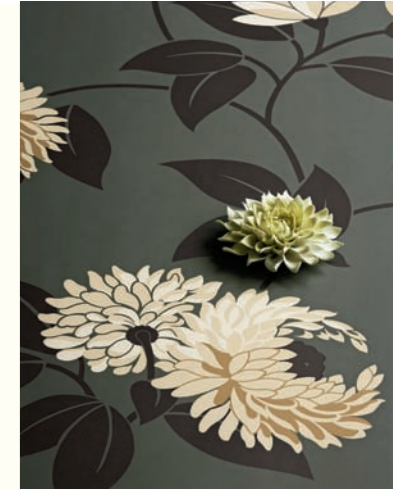

Pompom

Wallpaper: Pompom DPOMPO105
Chair: Liffey DLIFLI303
Cushions: Lyric Silk DLYRLY310, 322, 379 & 321