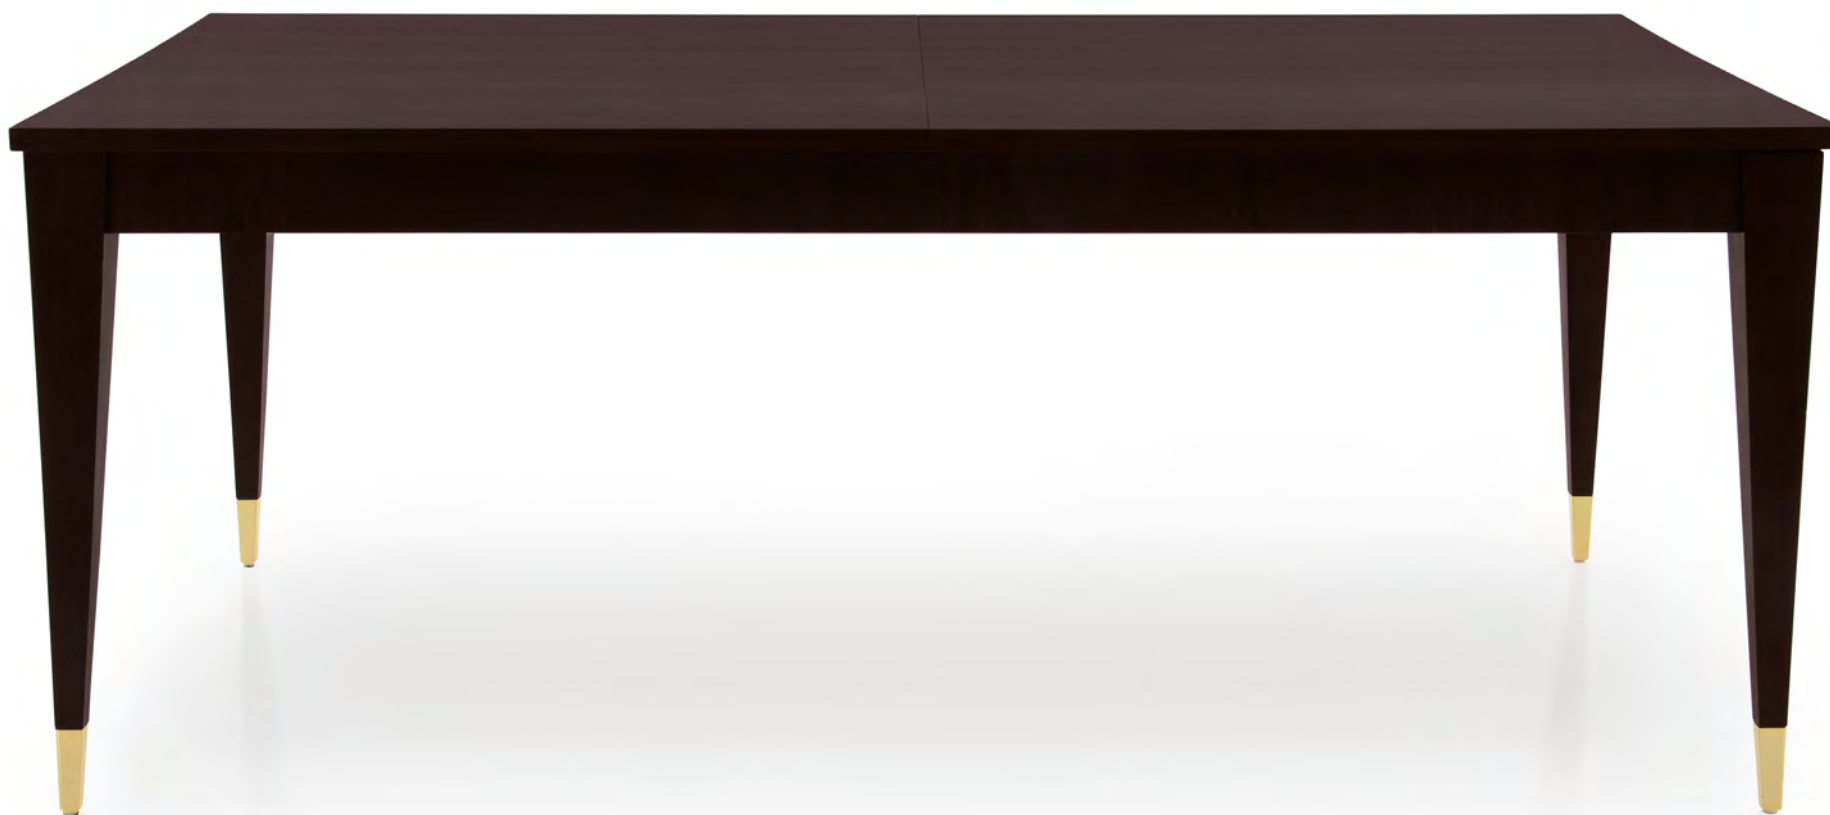

ART. 00TA401 - Look

Finish: WE - Wengé - cat.ZE

Standard: Extensions 2 x 50 cm and
goldplated tips leg included

Height: 79,5 cm

Width: 220 cm

Depth: 110 cm

ART. 00TA610 - Ramses

Finish: P3 - Moka - cat.ZA
Standard: Extensions 3 x 50 cm included
Height: 78 cm
Width: 170 cm
Depth: 90 cm