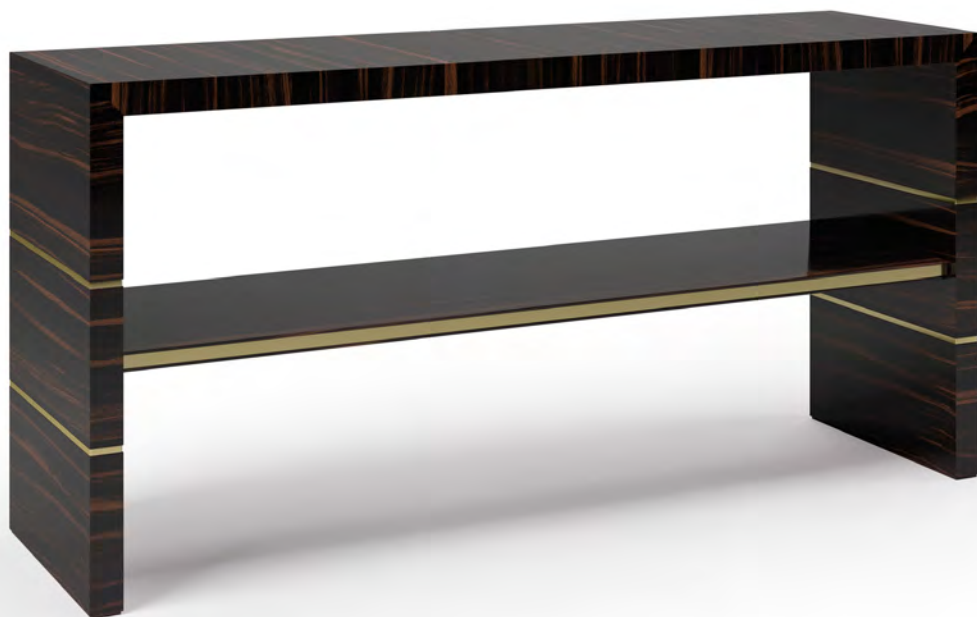

Depth: 60,5 cm

ART. 00CL50 - Cassia

Finish: V1 - Shiny transparent - cat.ZE

Standard: Goldplated edges

Height: 76 cm

Width: 160 cm

Depth: 45 cm

ART. 00CL70 - Olimpia