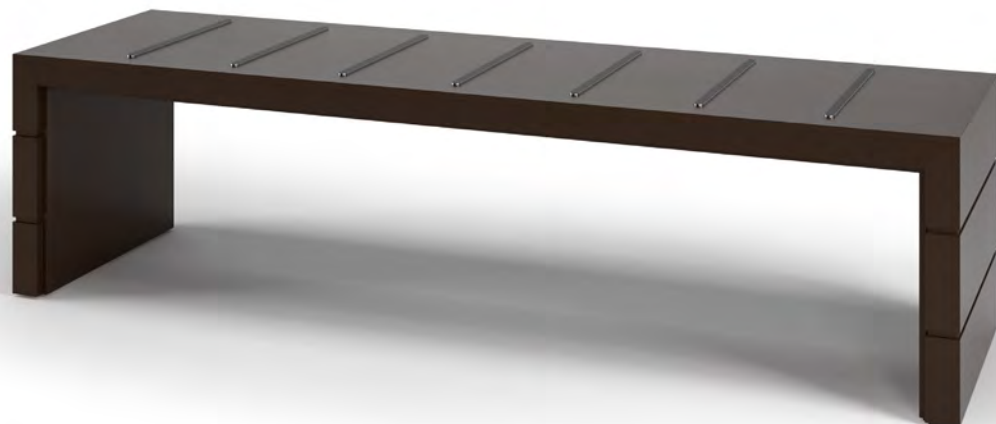

ART. 00SR70 - Ottavia

Finish: P3 - Moka - cat.ZA
Height: 42 cm
Width: 160 cm
Depth: 45 cm