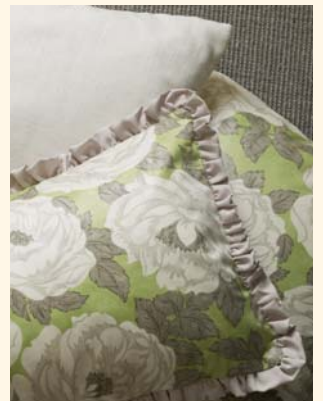

Right

Cushions: (from left)
Options Plain DOPPL323
and Anais DOPNAN203