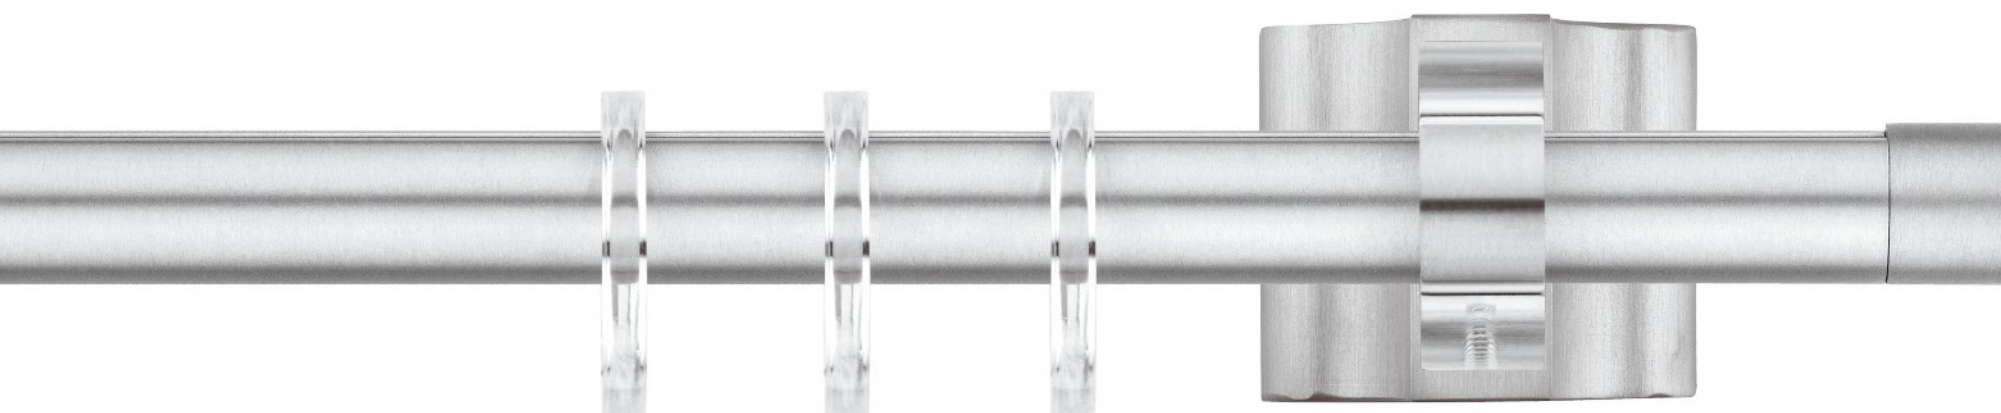

EUANTE

Alluminio satinato verniciato opaco • Powder coated matt flat aluminium

Finiture - Finishes