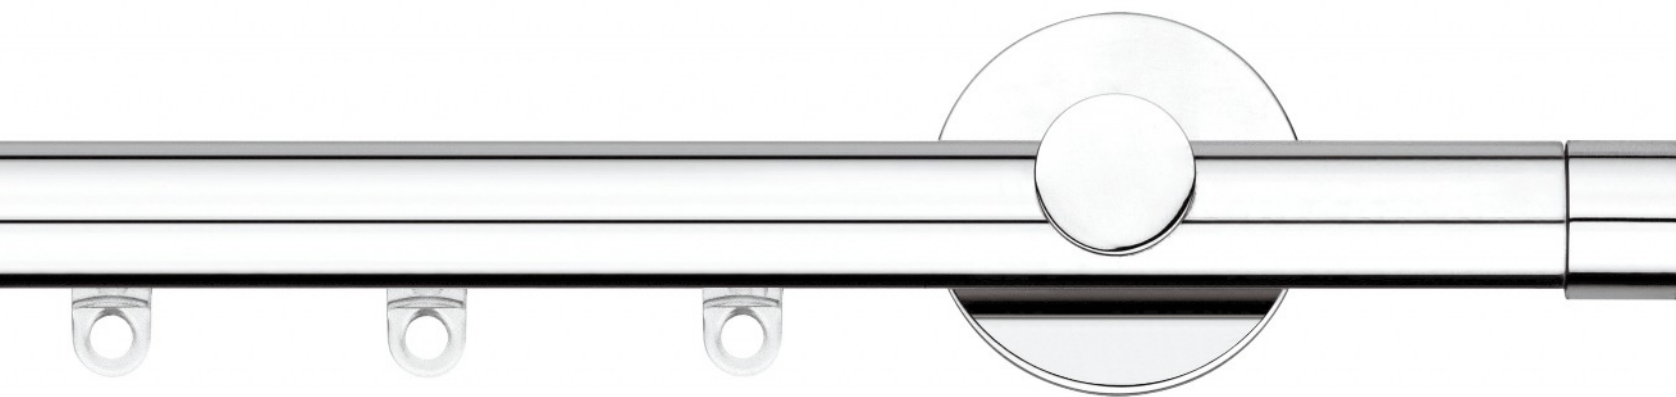

EOS

Alluminio satinato verniciato opaco • Powder coated matt flat aluminium