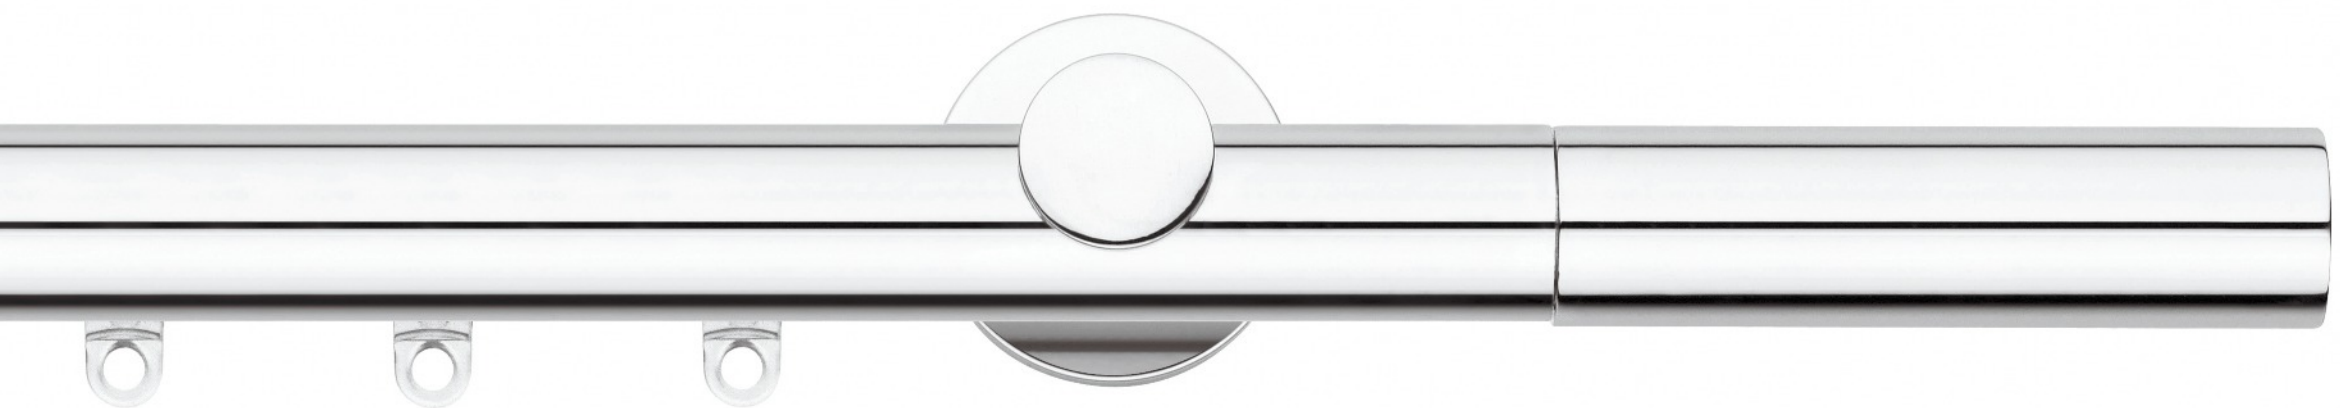

CRESSIDA

Alluminio lucido verniciato • Varnished polished aluminium

Finiture - Finishes