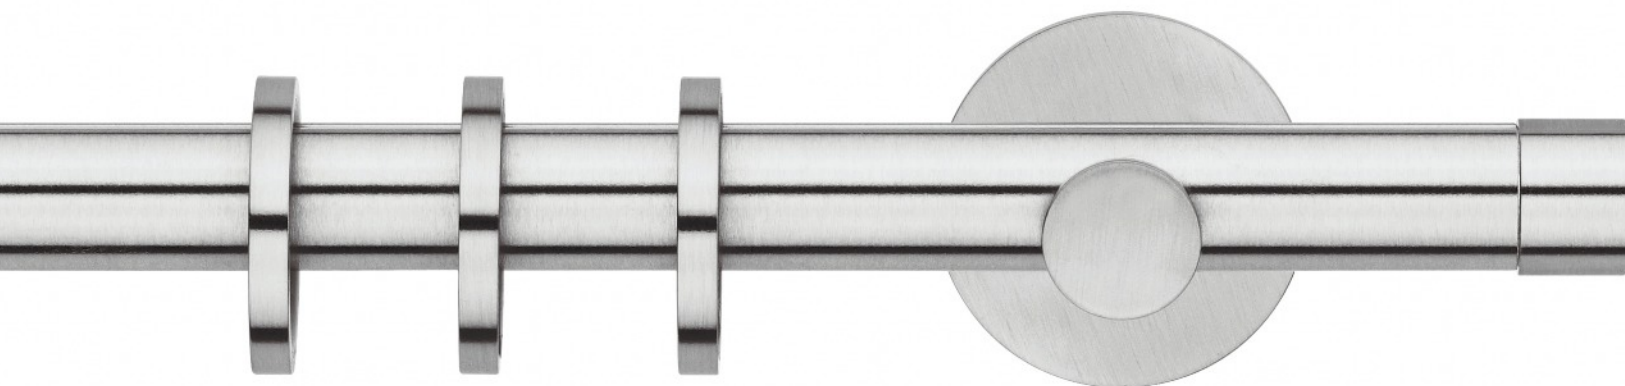

ERACLE

Alluminio lucido verniciato • Varnished polished aluminium