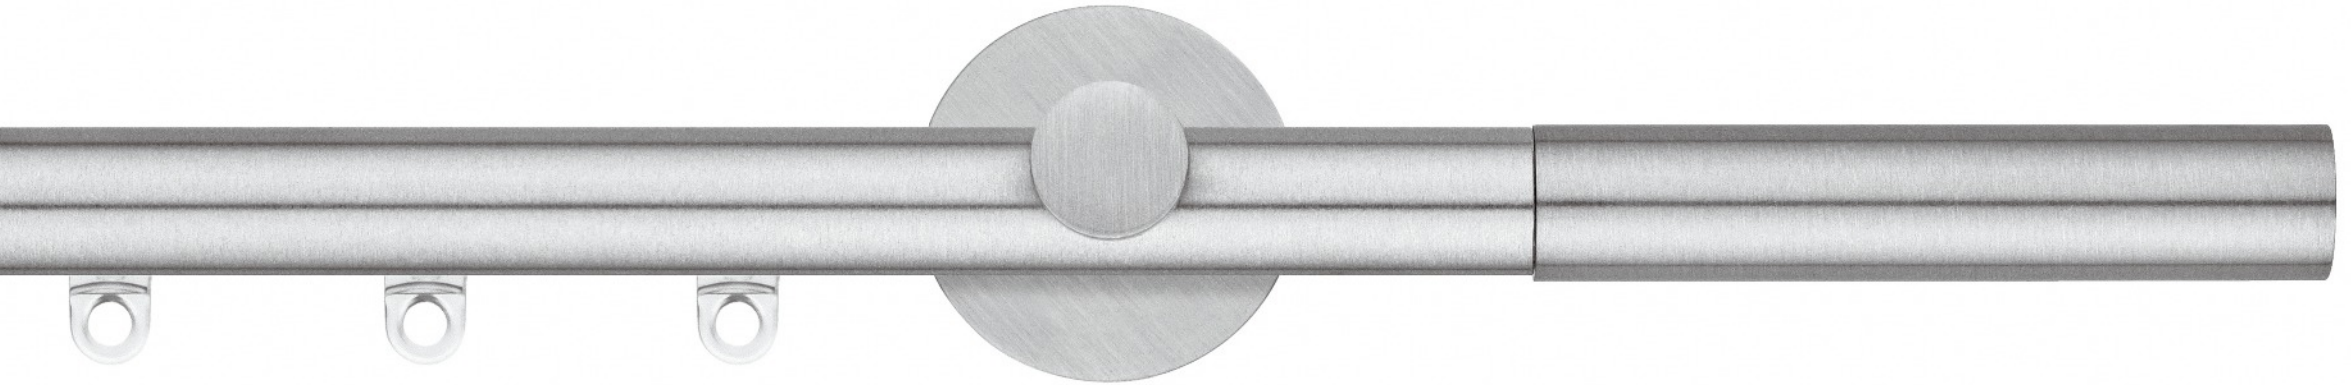

Ø 20

Scaglioni