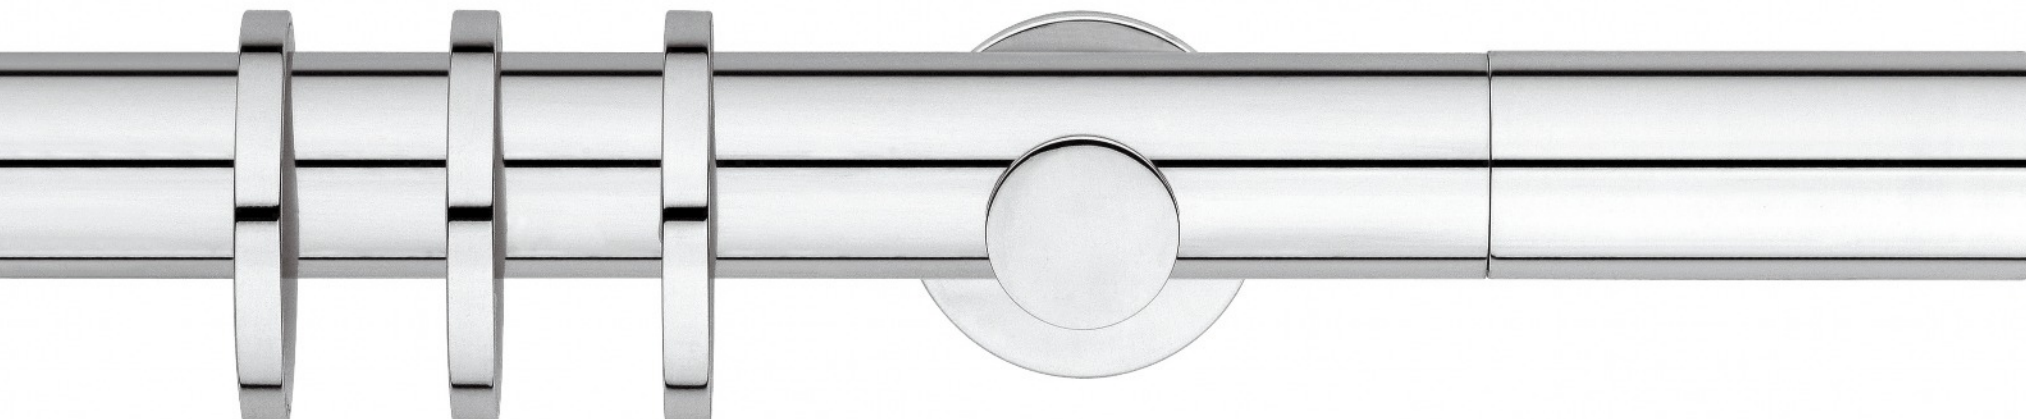

Scaglioni

ARIES

Alluminio satinato verniciato lucido • Powder coated matt bright aluminium

GALATEA

Alluminio lucido verniciato • Varnished polished aluminium

Finiture - Finishes

Ø 30

Scaglioni