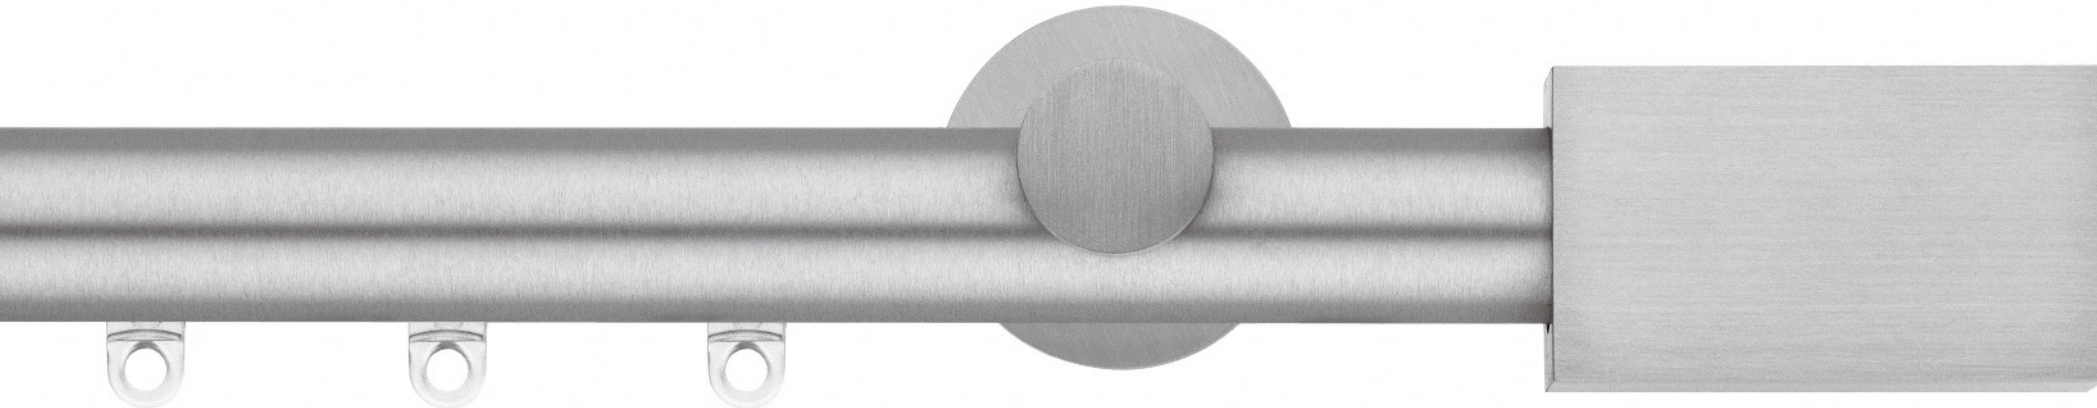

Ø 26

Scaglioni

SATRIO

Alluminio satinato verniciato opaco • Powder coated matt flat aluminium