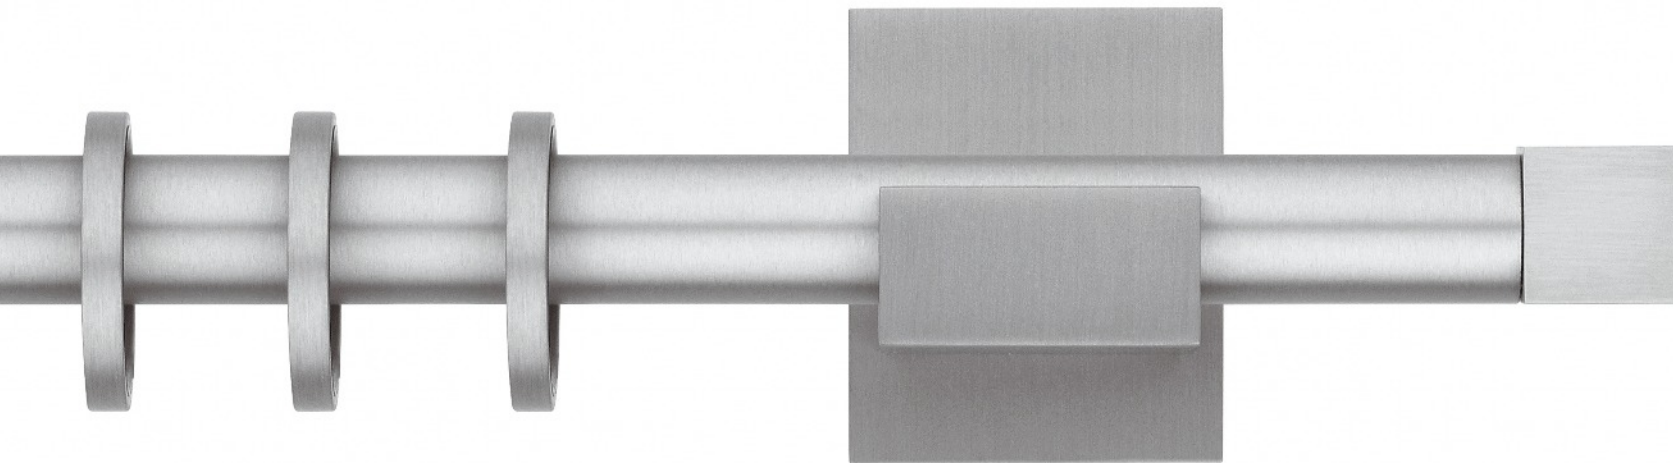

ORTOSIA

Alluminio satinato verniciato opaco • Powder coated matt flat aluminium

Finiture - Finishes