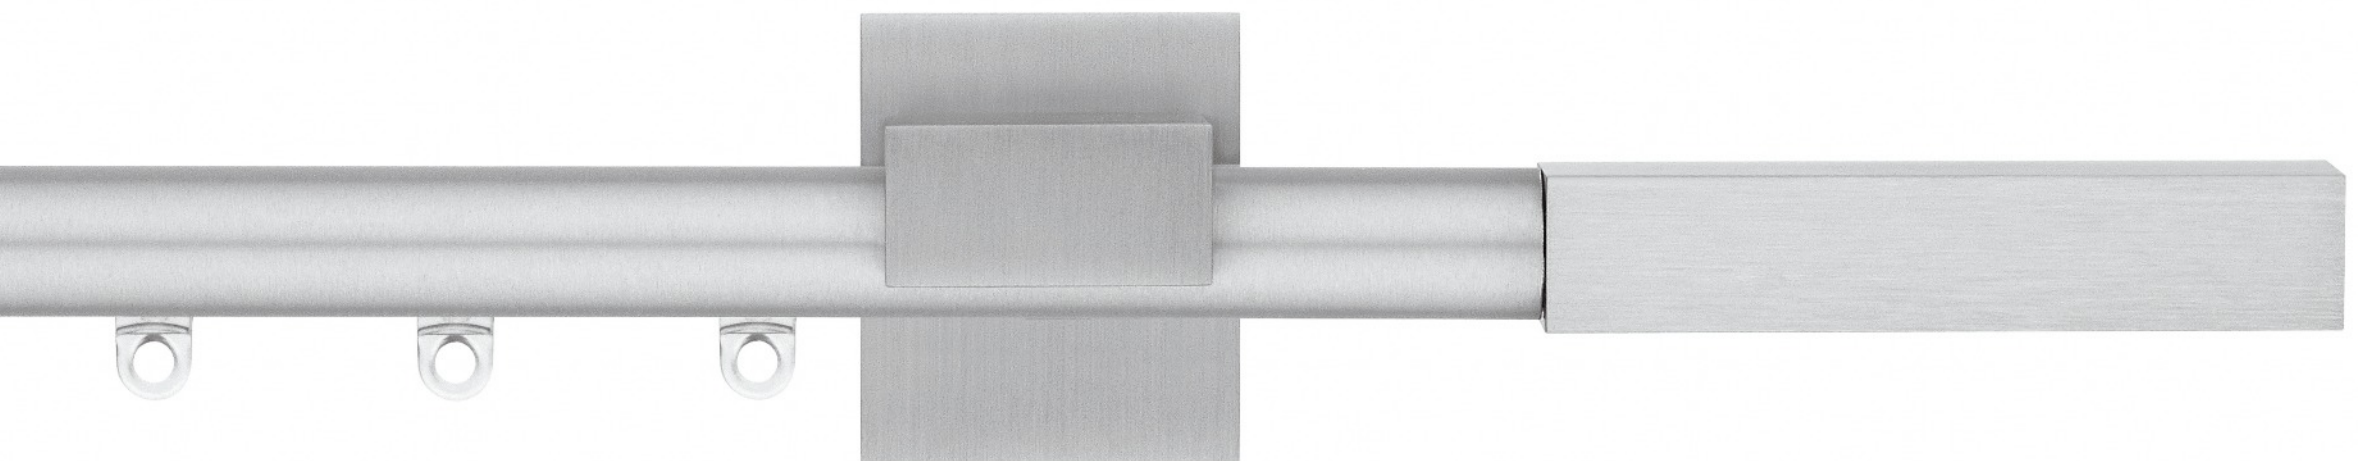

ZEUS

Alluminio satinato verniciato opaco • Powder coated matt flat aluminium

Finiture - Finishes