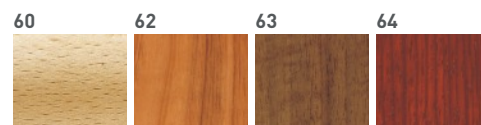

Ø 30

Scaglioni

ISINOE

Alluminio satinato verniciato lucido • Powder coated matt bright aluminium

ELICE

Alluminio satinato verniciato opaco • Powder coated matt flat aluminium

Finiture - Finishes

Ø 30

Scaglioni

EUCELADE

Alluminio lucido verniciato e padouk • Varnished polished aluminium and padouk

CARME

Alluminio satinato verniciato opaco e noce naturale • Powder coated matt flat aluminium and walnut

Finiture - Finishes