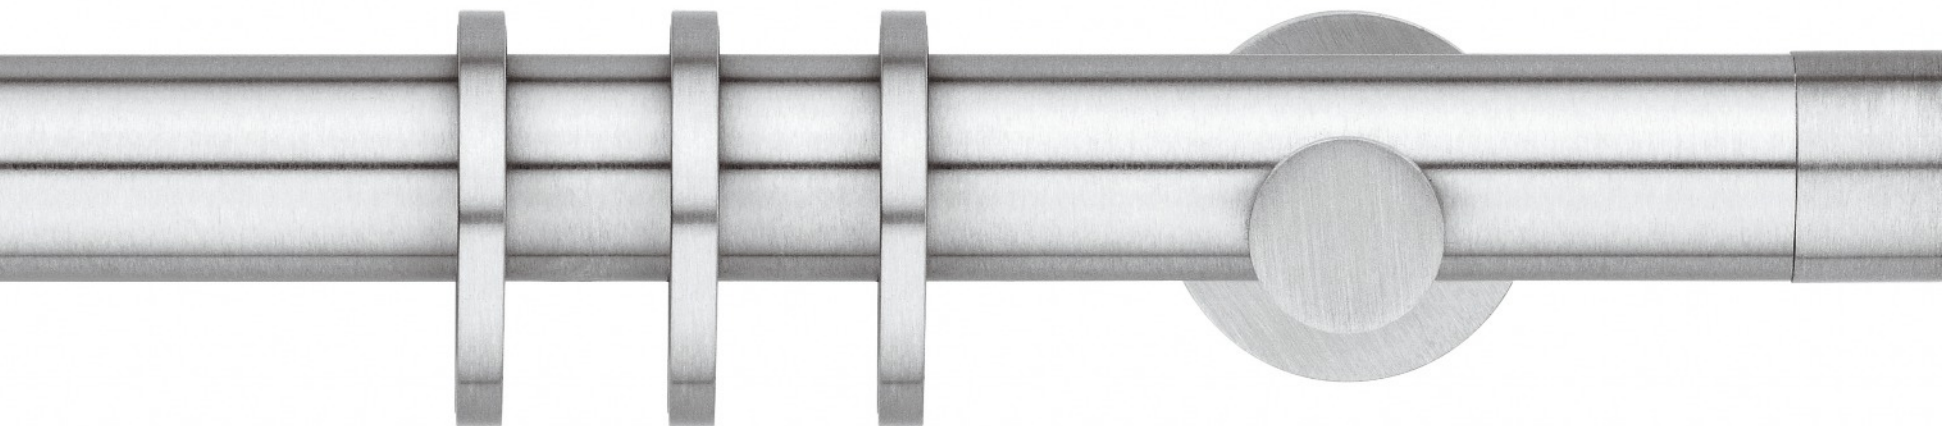

NEREIDE

Alluminio satinato verniciato lucido • Powder coated matt bright aluminium

Finiture - Finishes