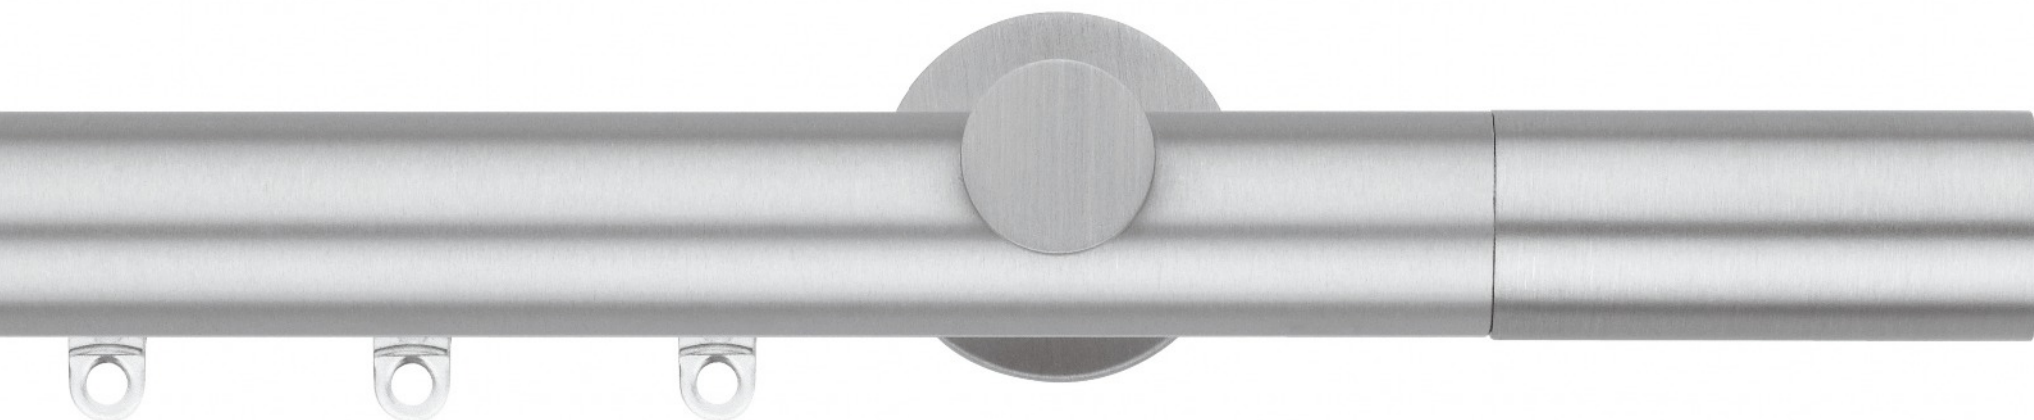

Finiture - Finishes

Ø 30

Scaglioni

EUNOMIA

Alluminio lucido verniciato • Varnished polished aluminium

CRESSIDA

Alluminio satinato verniciato opaco • Powder coated matt flat aluminium

Finiture - Finishes

Ø 30

Scaglioni

ISINOE

Alluminio satinato verniciato lucido • Powder coated matt bright aluminium

ELICE

Alluminio satinato verniciato opaco • Powder coated matt flat aluminium

Finiture - Finishes

Ø 30