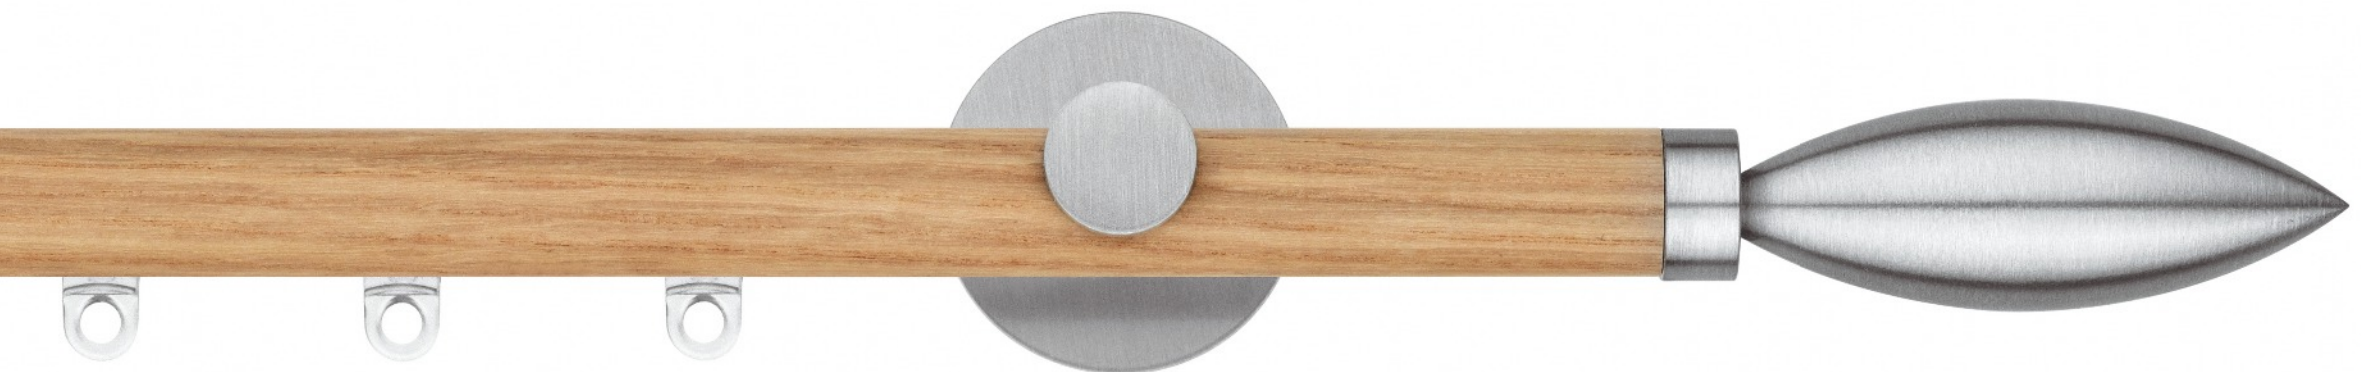

IRIS

Alluminio galvanizzato cromato e ciliegio • Galvanized chrome aluminium and cherry wood