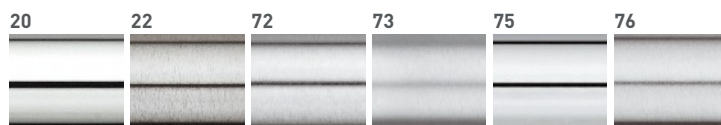

ERSE

Alluminio galvanizzato cromato e wengé • Galvanized chrome aluminium and wengé

Finiture - Finishes