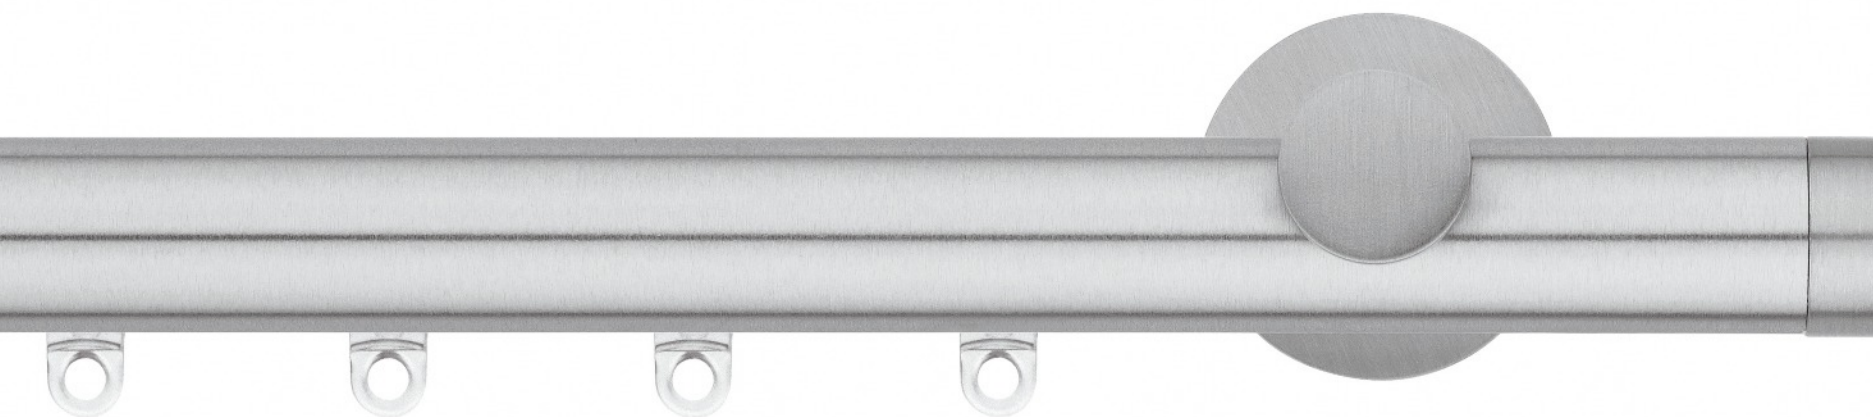

Ø 26

Scaglioni

SATRIO

Alluminio satinato verniciato opaco • Powder coated matt flat aluminium

CRESSIDA

Alluminio lucido verniciato • Varnished polished aluminium

Finiture - Finishes

Ø 26

Scaglioni

ISINOE

Alluminio lucido verniciato • Varnished polished aluminium

ELICE

Alluminio satinato verniciato acciaio • Powder coated aluminium, stainless steel colour

Finiture - Finishes

Ø 20

Ø 20