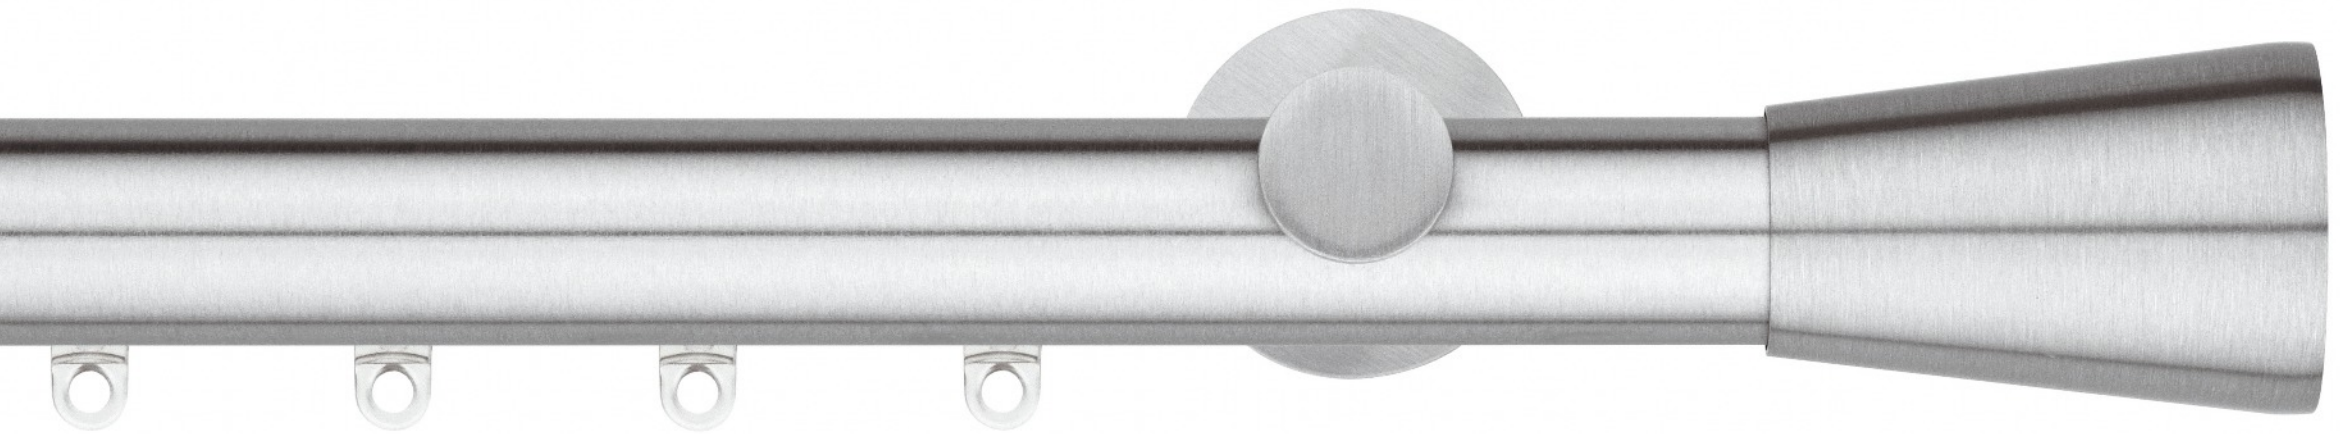

Finiture - Finishes

Ø 30

Scaglioni

EUNOMIA

Alluminio lucido verniciato • Varnished polished aluminium

CRESSIDA

Alluminio satinato verniciato opaco • Powder coated matt flat aluminium

Finiture - Finishes

Ø 30

Scaglioni

ISINOE

Alluminio satinato verniciato lucido • Powder coated matt bright aluminium

ELICE

Alluminio satinato verniciato opaco • Powder coated matt flat aluminium

Finiture - Finishes

Ø 30