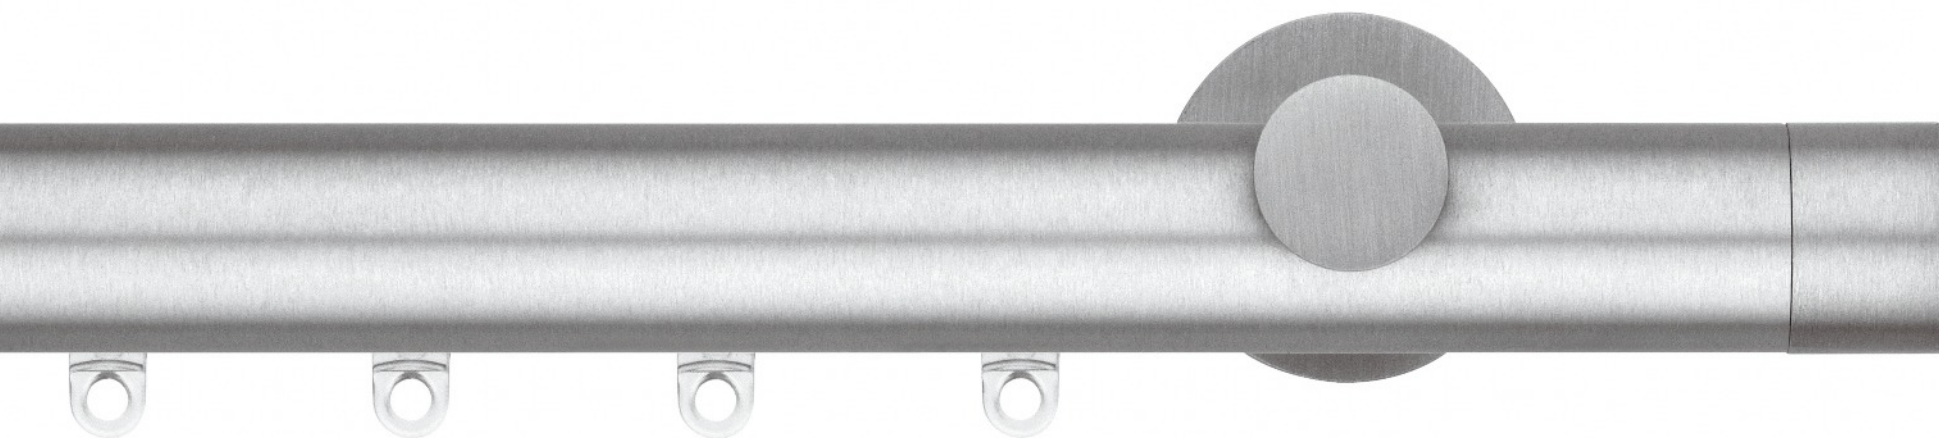

Finiture - Finishes

Ø 30

Scaglioni

EUNOMIA

Alluminio lucido verniciato • Varnished polished aluminium

CRESSIDA

Alluminio satinato verniciato opaco • Powder coated matt flat aluminium

Finiture - Finishes

Ø 30

Scaglioni

ISINOE

Alluminio satinato verniciato lucido • Powder coated matt bright aluminium

ELICE

Alluminio satinato verniciato opaco • Powder coated matt flat aluminium

Finiture - Finishes

Ø 30