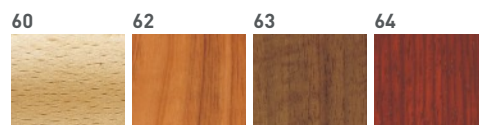

CETUS

Alluminio lucido verniciato e ciliegio naturale • Varnished polished aluminium and cherry wood

Finiture - Finishes