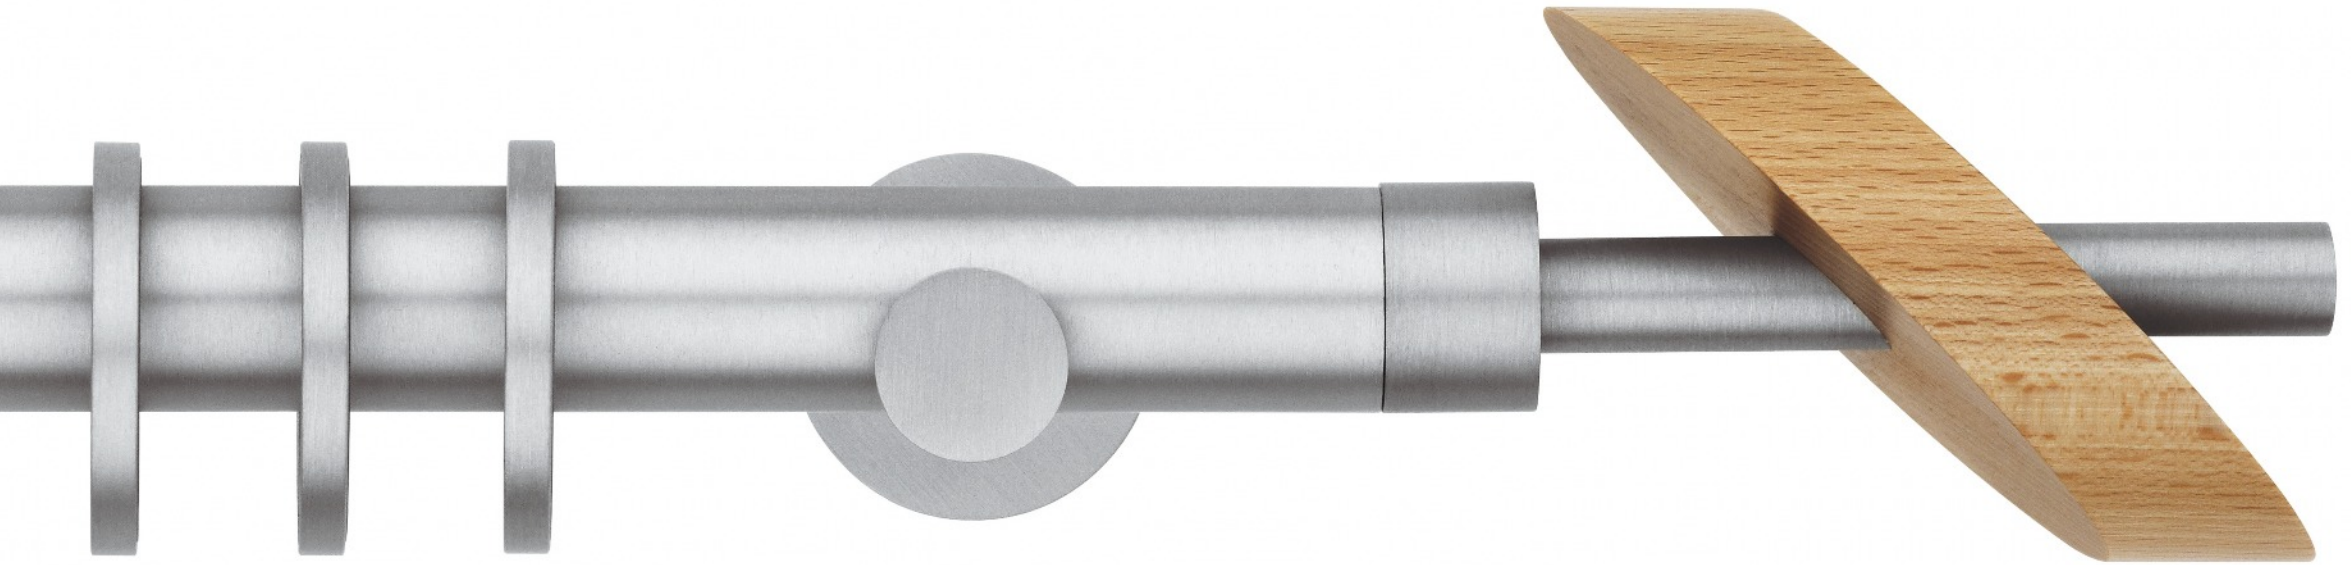

ANTILIA

Alluminio satinato verniciato opaco • Powder coated matt flat aluminium

NEREIDE

Alluminio satinato verniciato lucido • Powder coated matt bright aluminium

Finiture - Finishes

Ø 30

Scaglioni

BELINDA