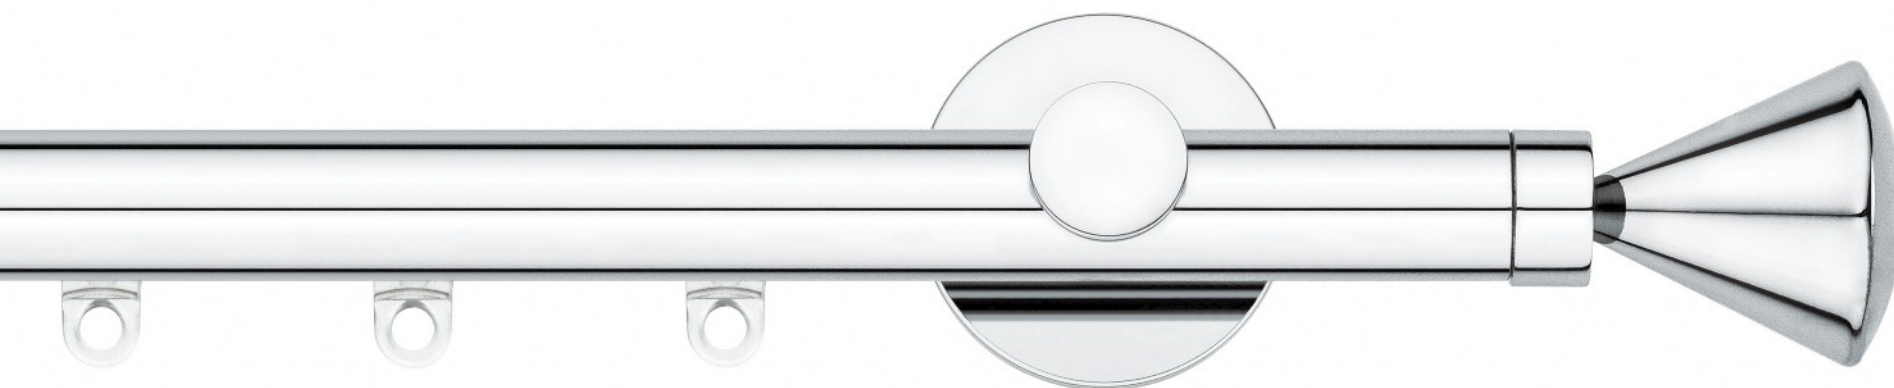

CRESSIDA

Alluminio satinato verniciato lucido • Powder coated matt bright aluminium