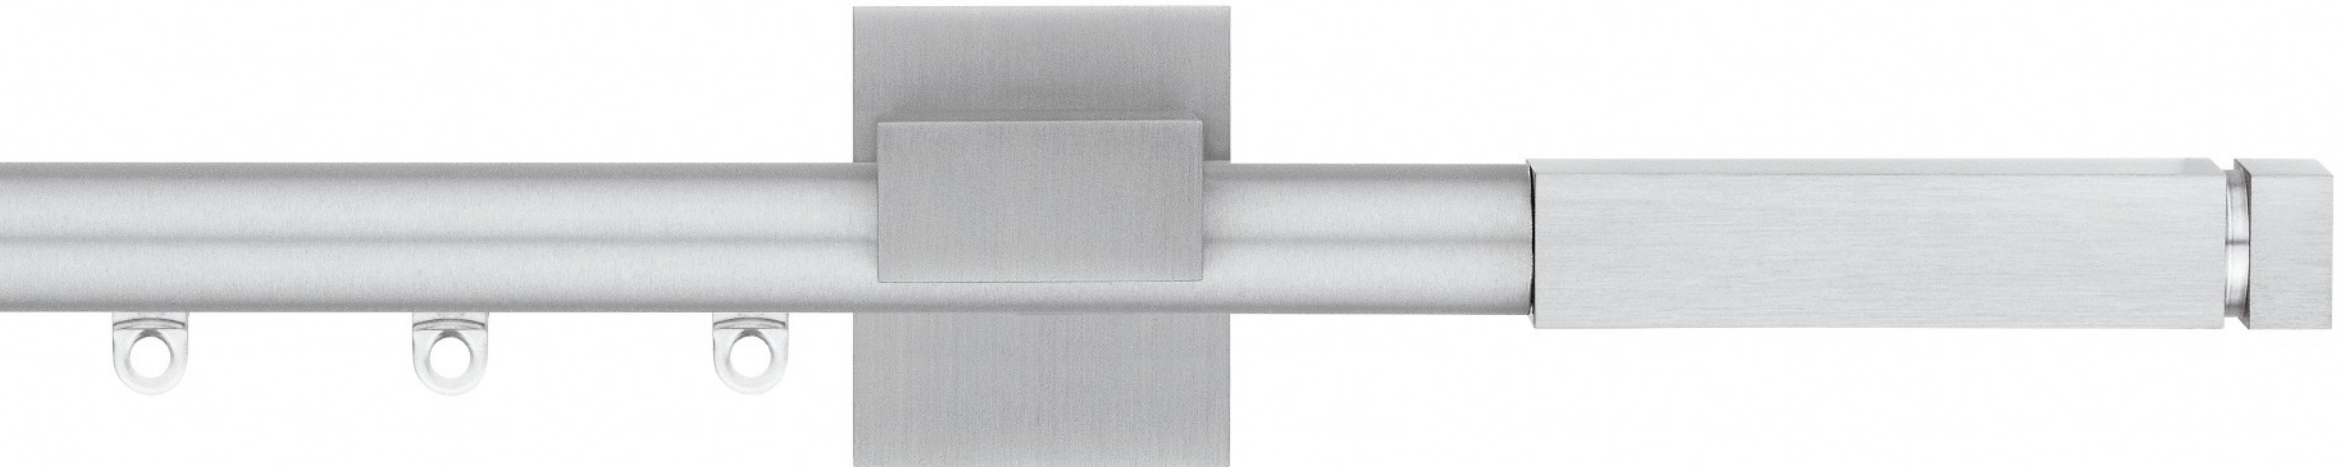

TALIA

Alluminio lucido verniciato • Varnished polished aluminium

ZEUS

Alluminio satinato verniciato opaco • Powder coated matt flat aluminium

Finiture - Finishes

Ø 20

Scaglioni

PROTEO