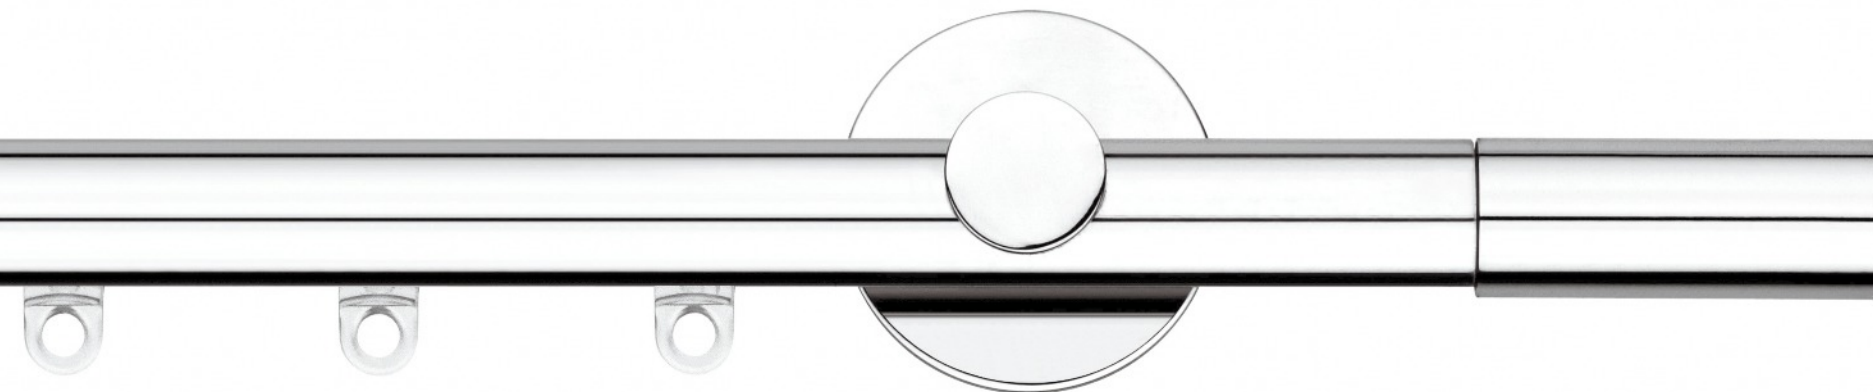

Finiture - Finishes

Ø 20

Scaglioni

EUNOMIA

Alluminio galvanizzato nichel satinato • Galvanized nickel matt aluminium

NEREO

Alluminio lucido verniciato • Varnished polished aluminium

Finiture - Finishes