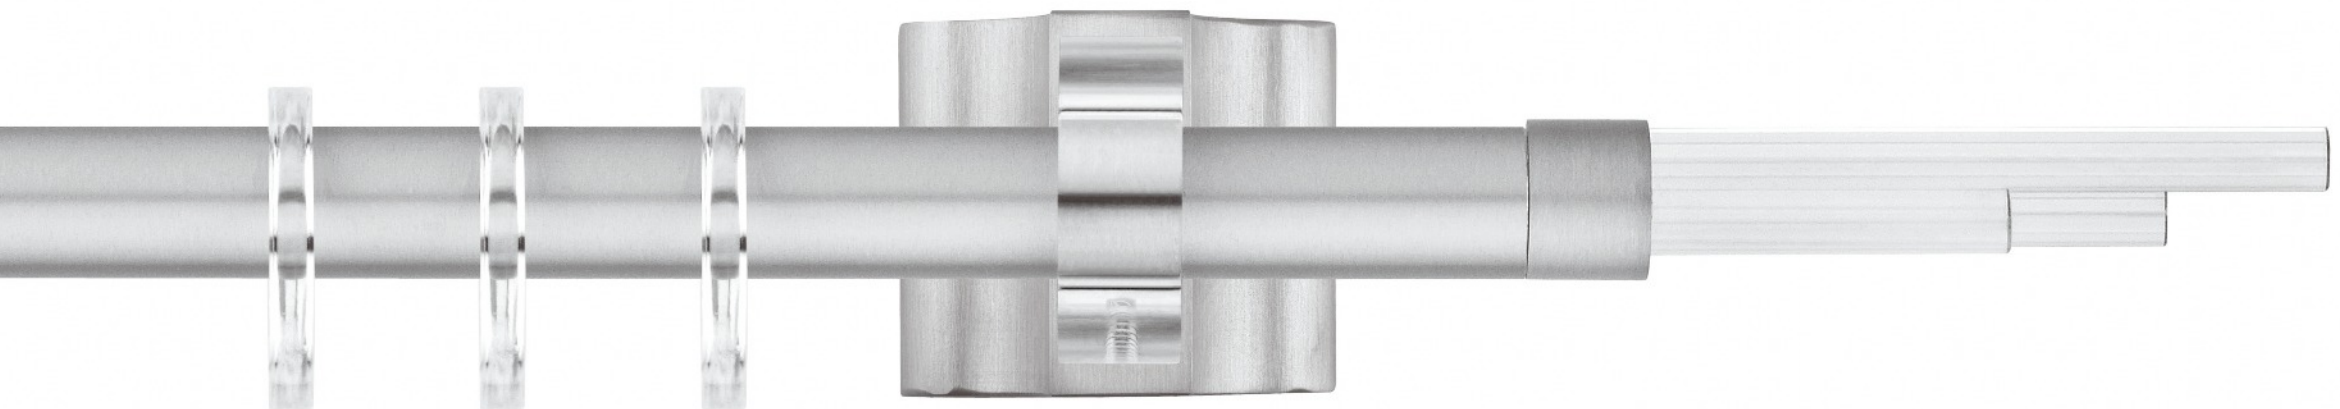

Finiture - Finishes

Ø 20

Scaglioni

CALICE

Alluminio satinato verniciato lucido • Powder coated matt bright aluminium

AEDE

Alluminio satinato verniciato opaco • Powder coated matt flat aluminium

Ø 20

Scaglioni

LACERTA

Alluminio satinato verniciato lucido • Powder coated matt bright aluminium

EUANTE

Alluminio satinato verniciato opaco • Powder coated matt flat aluminium

Finiture - Finishes

Ø 20

Scaglioni