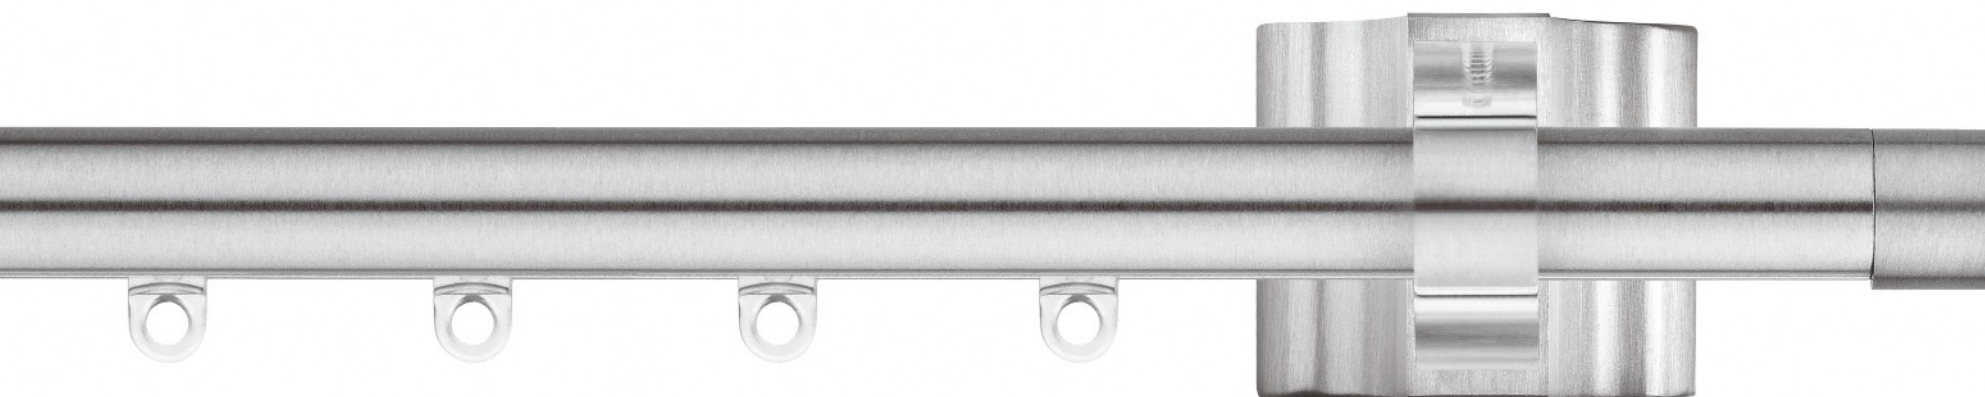

EFESTO

Alluminio satinato verniciato lucido • Powder coated matt bright aluminium

Finiture - Finishes