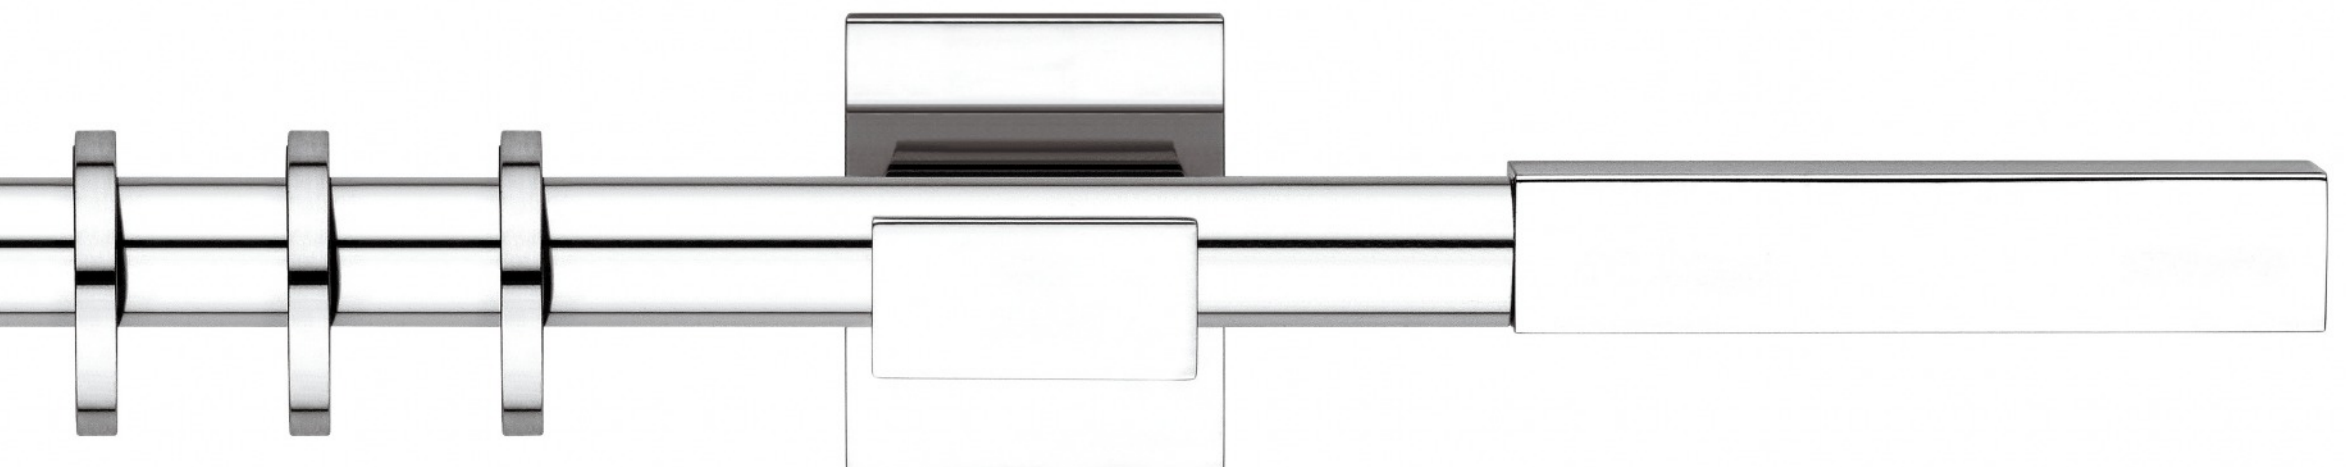

ECATE

Alluminio lucido verniciato • Varnished polished aluminium

Finiture - Finishes