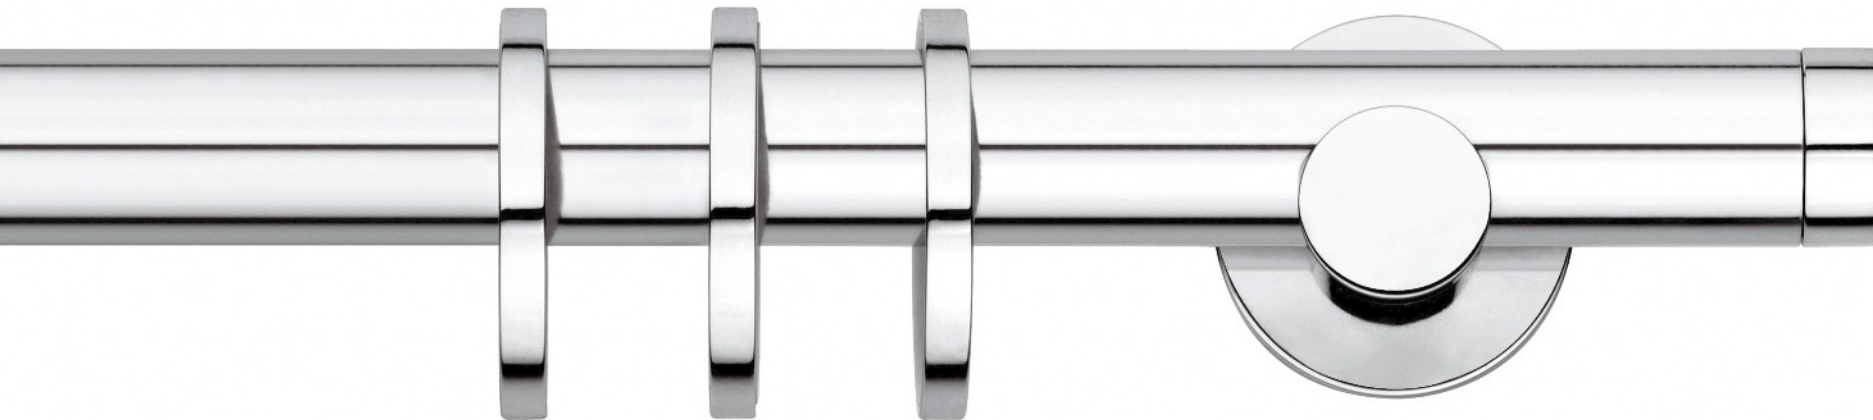

Alluminio satinato verniciato opaco • Powder coated matt flat aluminium

Finiture - Finishes

Ø 26

Scaglioni

ANTILIA

Alluminio satinato verniciato opaco • Powder coated matt flat aluminium

NEREIDE

Alluminio lucido verniciato • Varnished polished aluminium