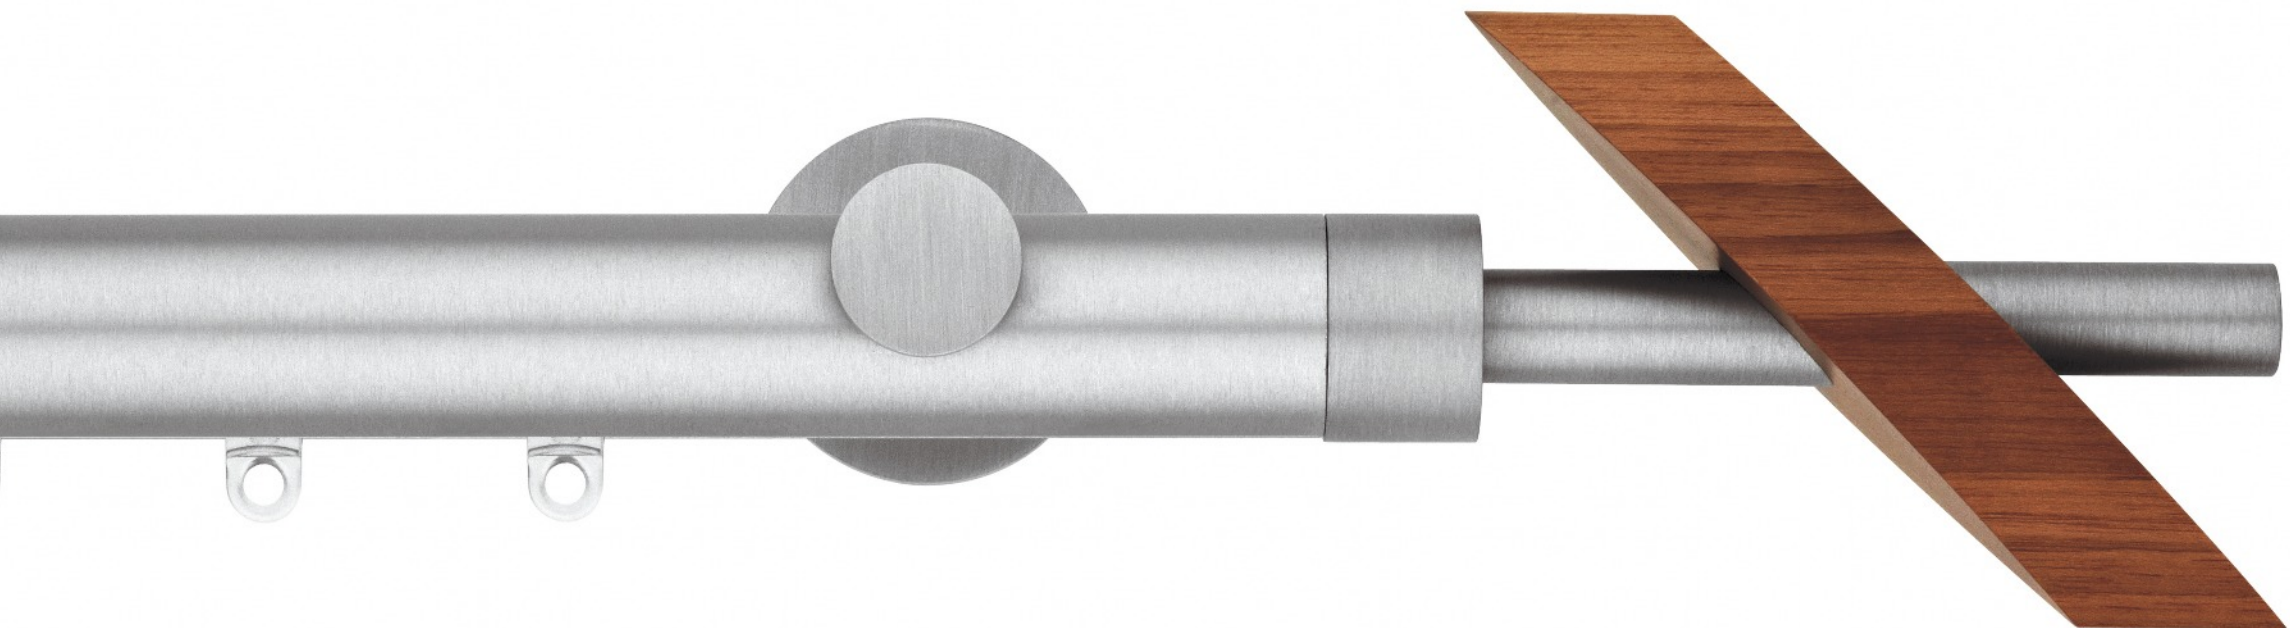

EUCELADE

Alluminio lucido verniciato e padouk • Varnished polished aluminium and padouk

CARME

Alluminio satinato verniciato opaco e noce naturale • Powder coated matt flat aluminium and walnut

Finiture - Finishes