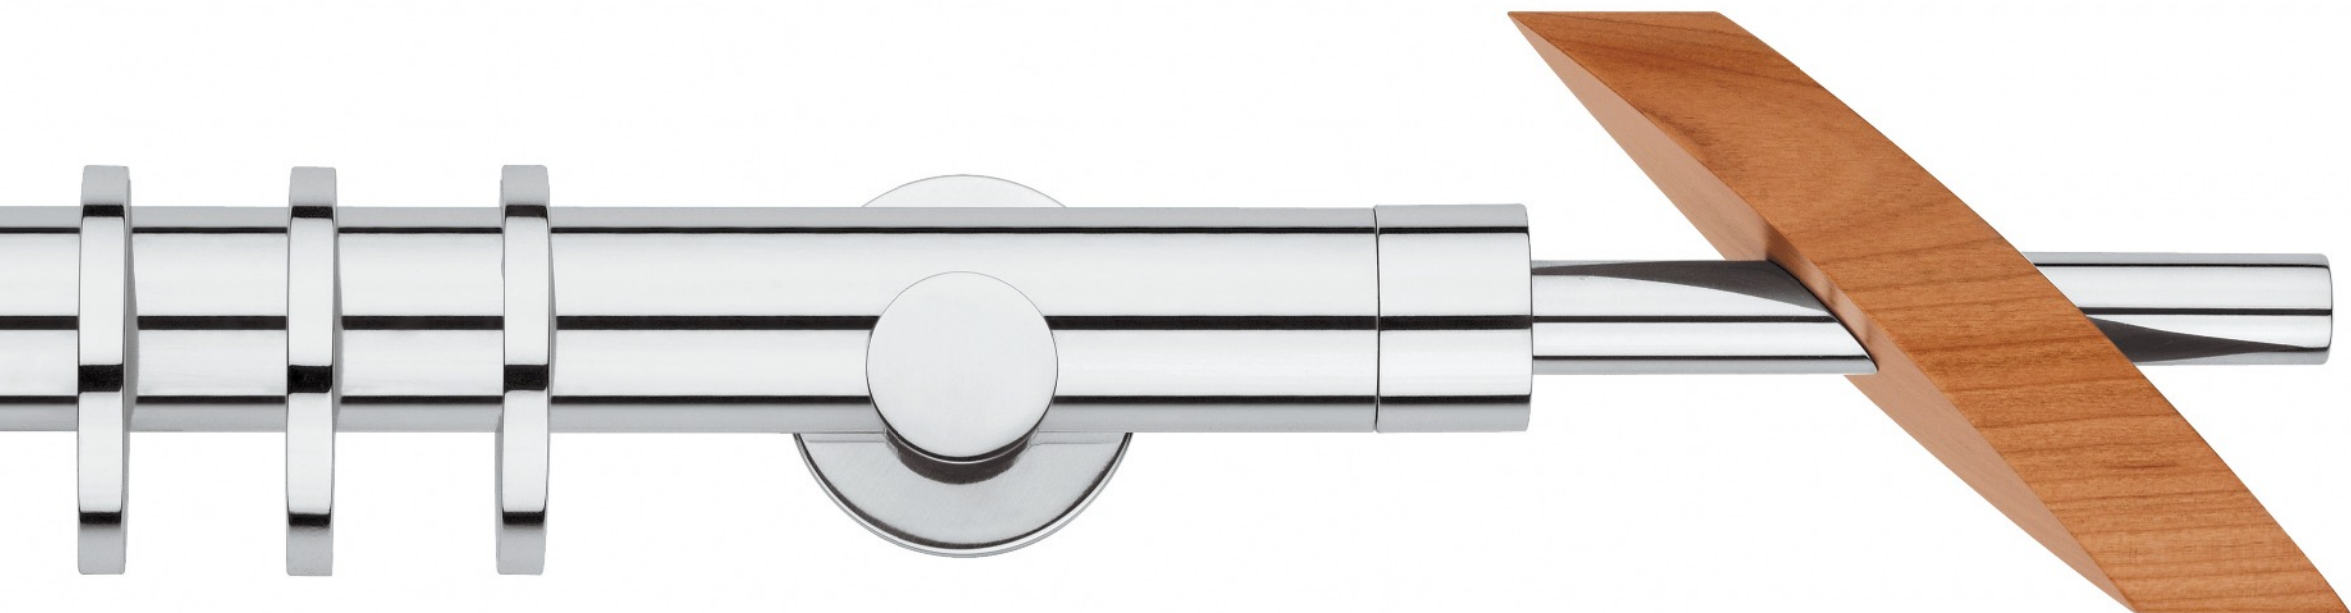

CETUS

Alluminio lucido verniciato e ciliegio naturale • Varnished polished aluminium and cherry wood

Finiture - Finishes