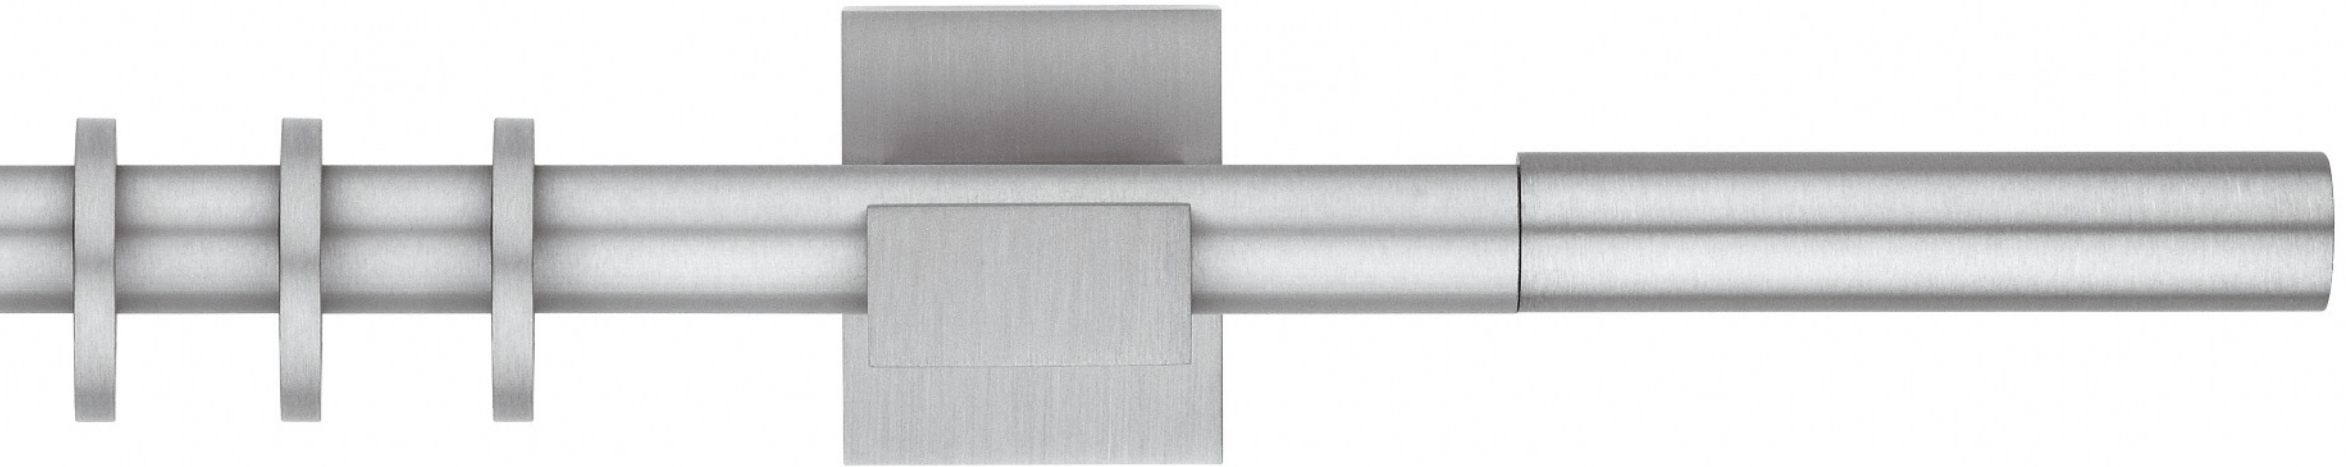

Ø 20

Scaglioni

APOLLO

Alluminio satinato verniciato opaco • Powder coated matt flat aluminium