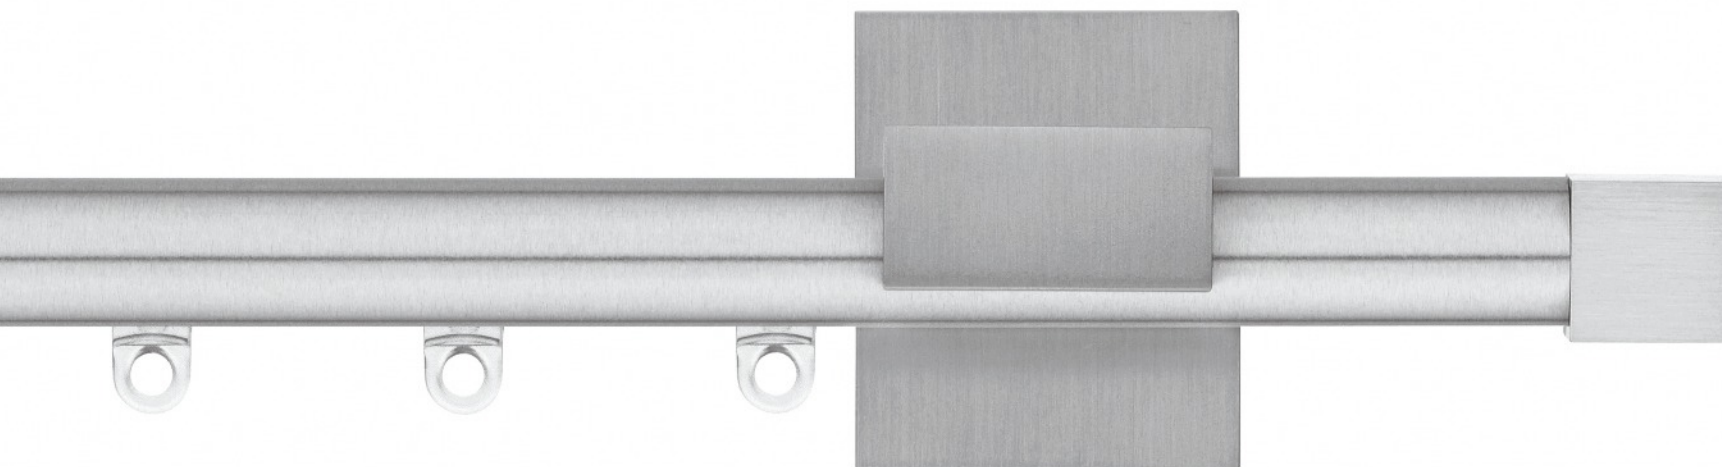

PARIDE

Alluminio satinato verniciato acciaio • Powder coated aluminium, stainless steel colour

Finiture - Finishes