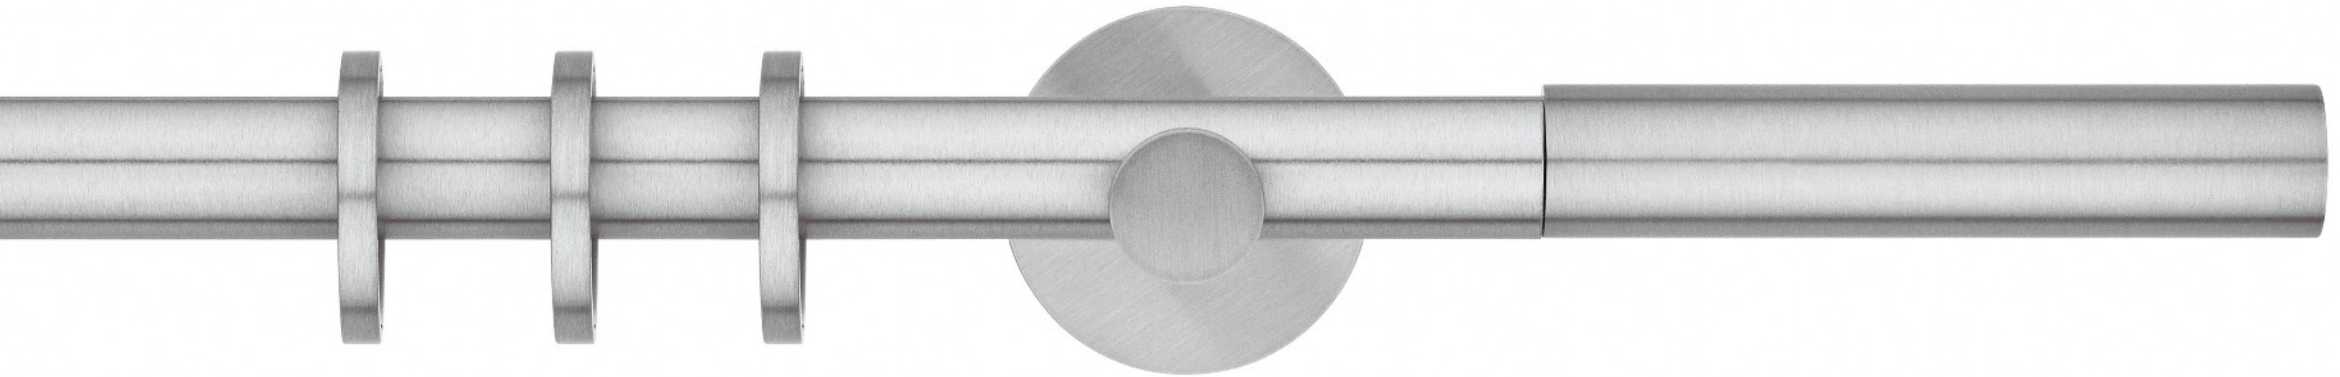

Ø 20

Scaglioni