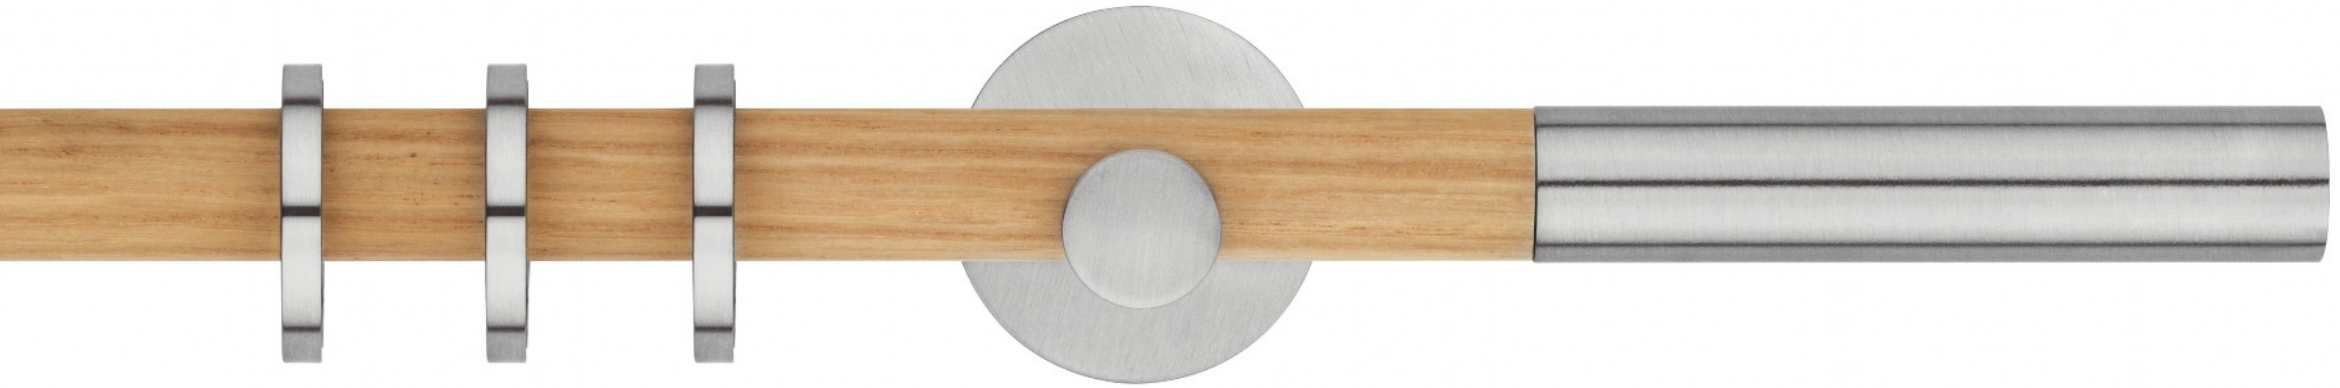

Alluminio satinato verniciato acciaio • Powder coated aluminium, stainless steel colour

ORTOSIA

Alluminio satinato verniciato opaco • Powder coated matt flat aluminium

Finiture - Finishes

Ø 20

Scaglioni

CALE