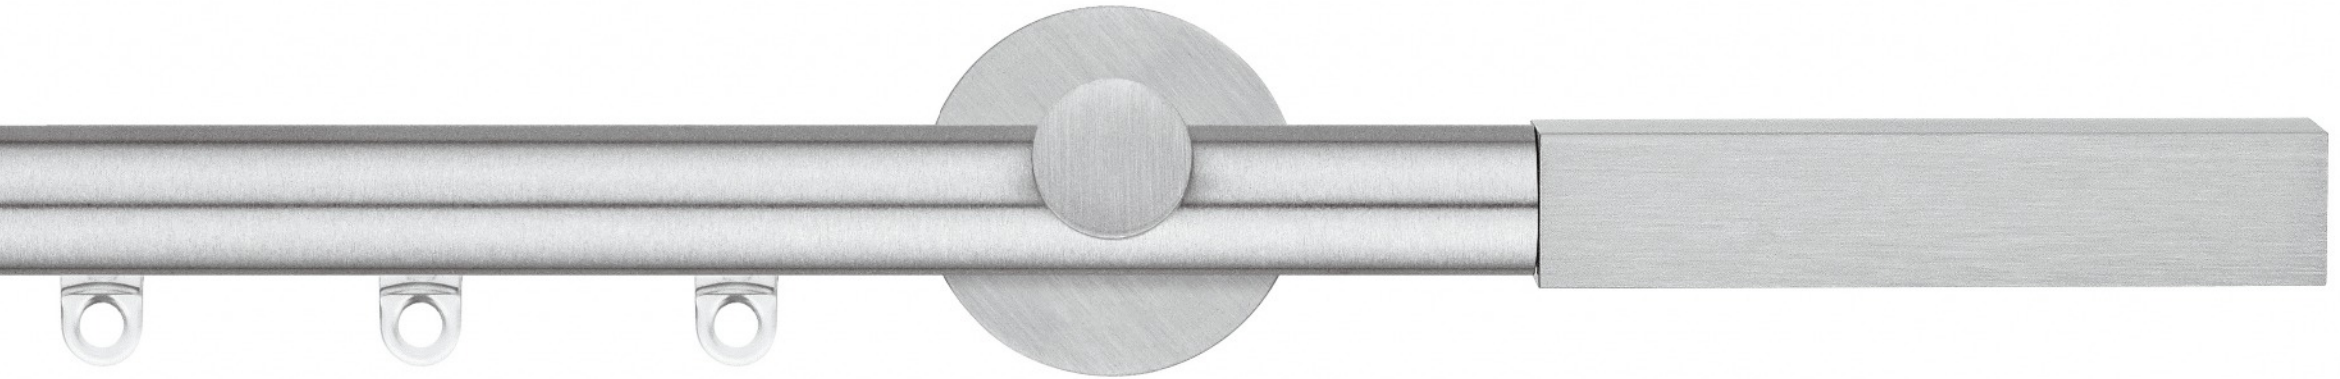

Ø 20

Scaglioni