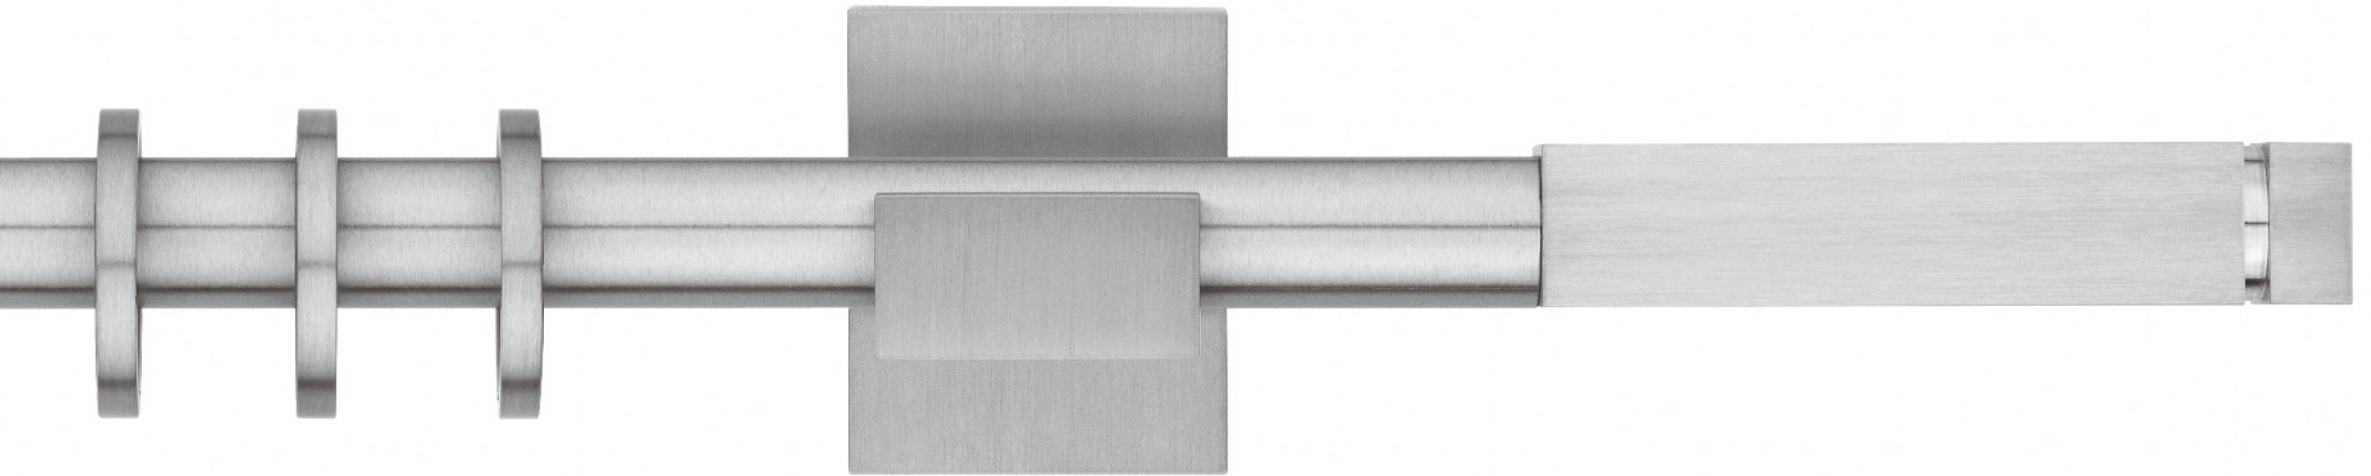

APOLLO

Alluminio satinato verniciato opaco • Powder coated matt flat aluminium

ECATE

Alluminio lucido verniciato • Varnished polished aluminium

Finiture - Finishes

Ø 20

Scaglioni

ALFEO