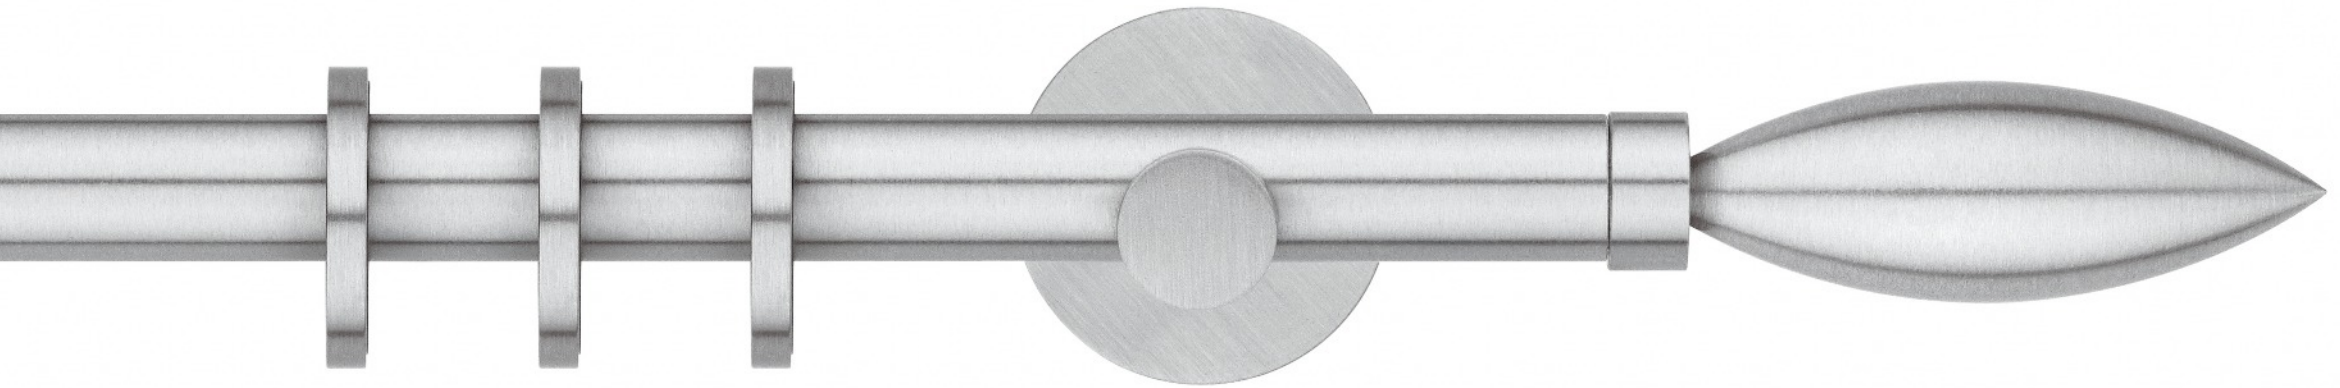

Ø 20

Scaglioni