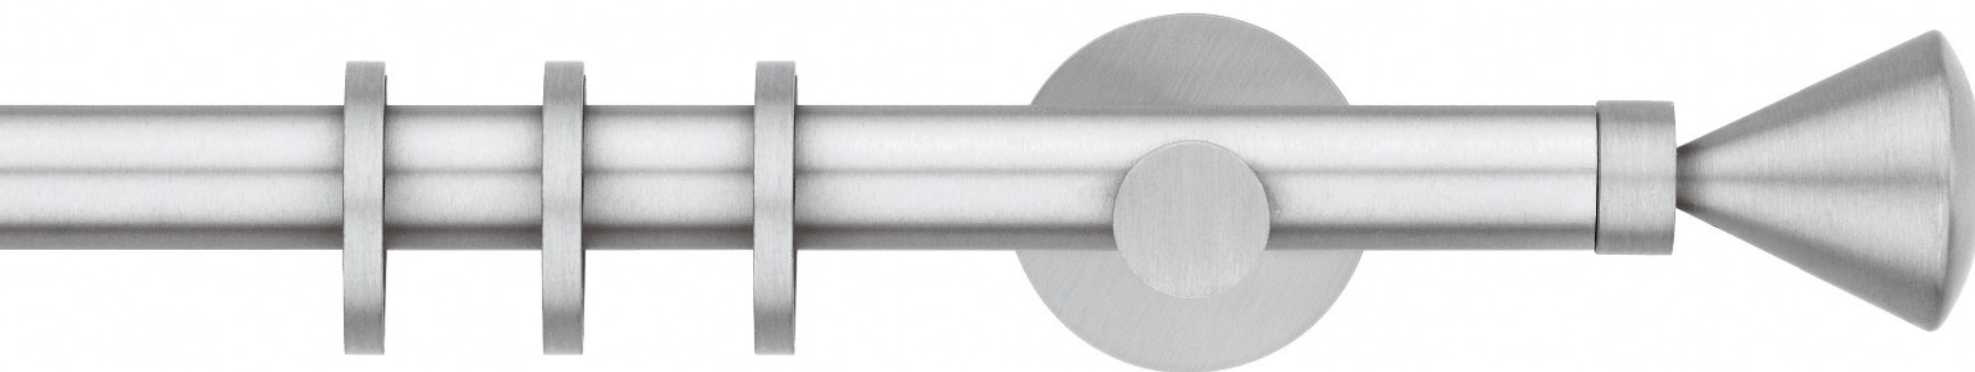

GALATEA

Alluminio satinato verniciato acciaio • Powder coated aluminium, stainless steel colour