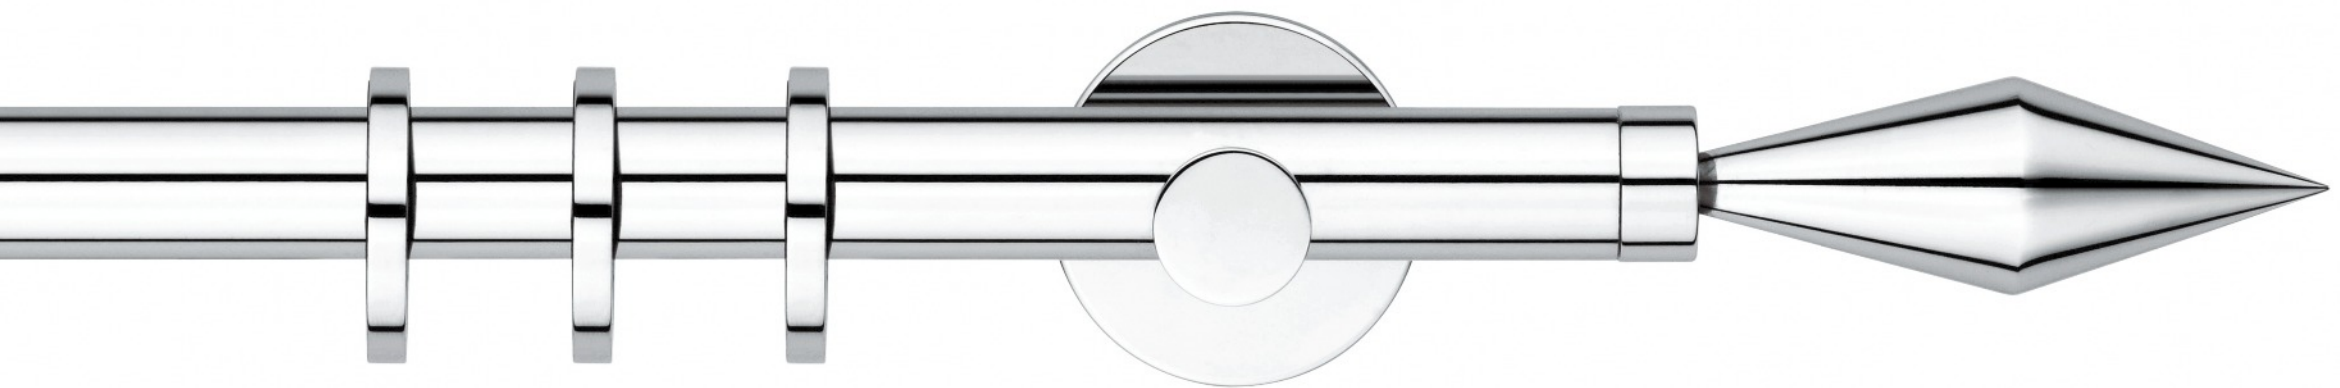

Ø 20

Scaglioni

GALATEA

Alluminio satinato verniciato acciaio • Powder coated aluminium, stainless steel colour

ENIO

Alluminio satinato verniciato opaco • Powder coated matt flat aluminium

Finiture - Finishes

Ø 20

Scaglioni

ANTILIA

Alluminio colore silver • Silver coated aluminium

BOREA

Alluminio galvanizzato cromato • Galvanized chrome aluminium

Finiture - Finishes

Ø 20