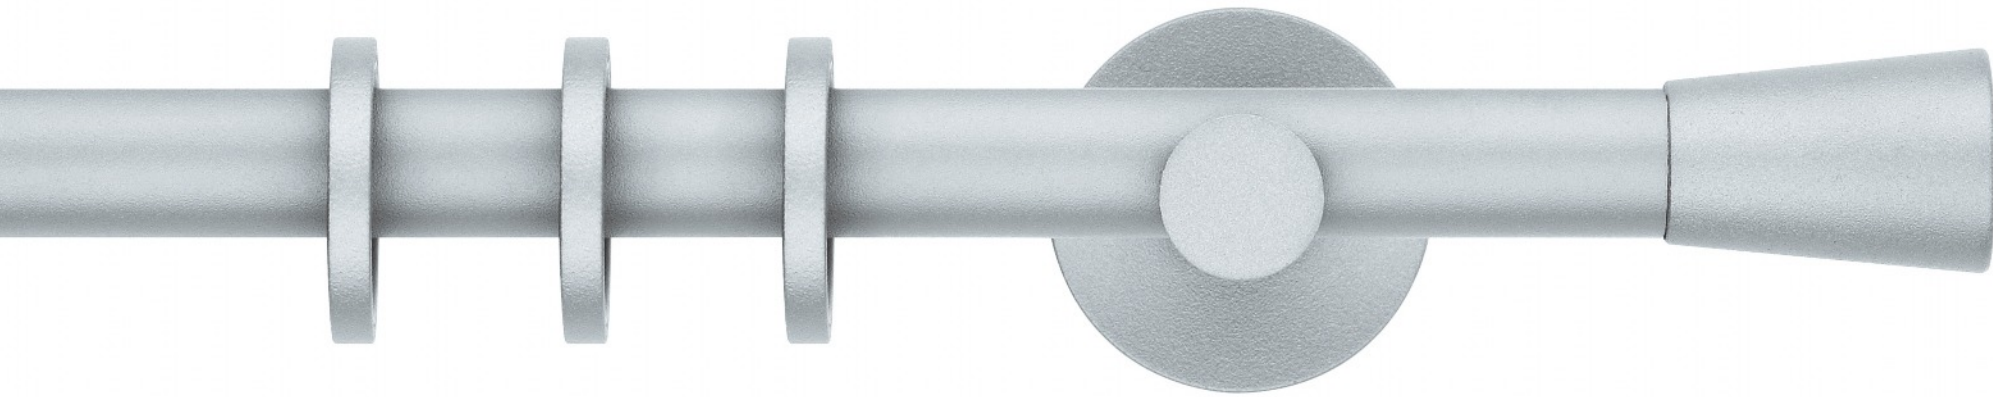

Ø 20

Scaglioni

GALATEA

Alluminio satinato verniciato acciaio • Powder coated aluminium, stainless steel colour

ENIO

Alluminio satinato verniciato opaco • Powder coated matt flat aluminium

Finiture - Finishes

Ø 20

Scaglioni

ANTILIA

Alluminio colore silver • Silver coated aluminium

BOREA

Alluminio galvanizzato cromato • Galvanized chrome aluminium

Finiture - Finishes

Ø 20