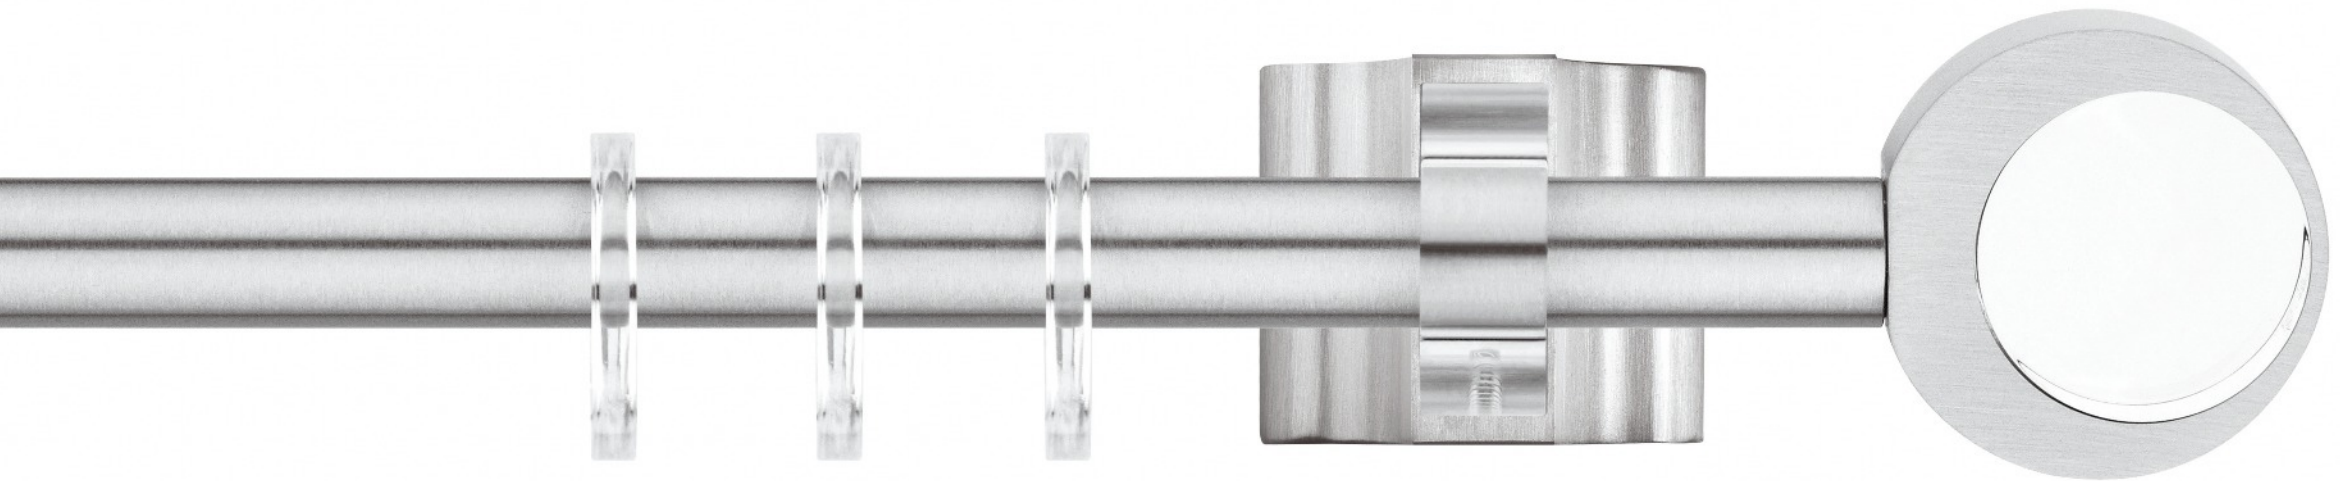

Ø 20

Scaglioni

LACERTA

Alluminio satinato verniciato lucido • Powder coated matt bright aluminium