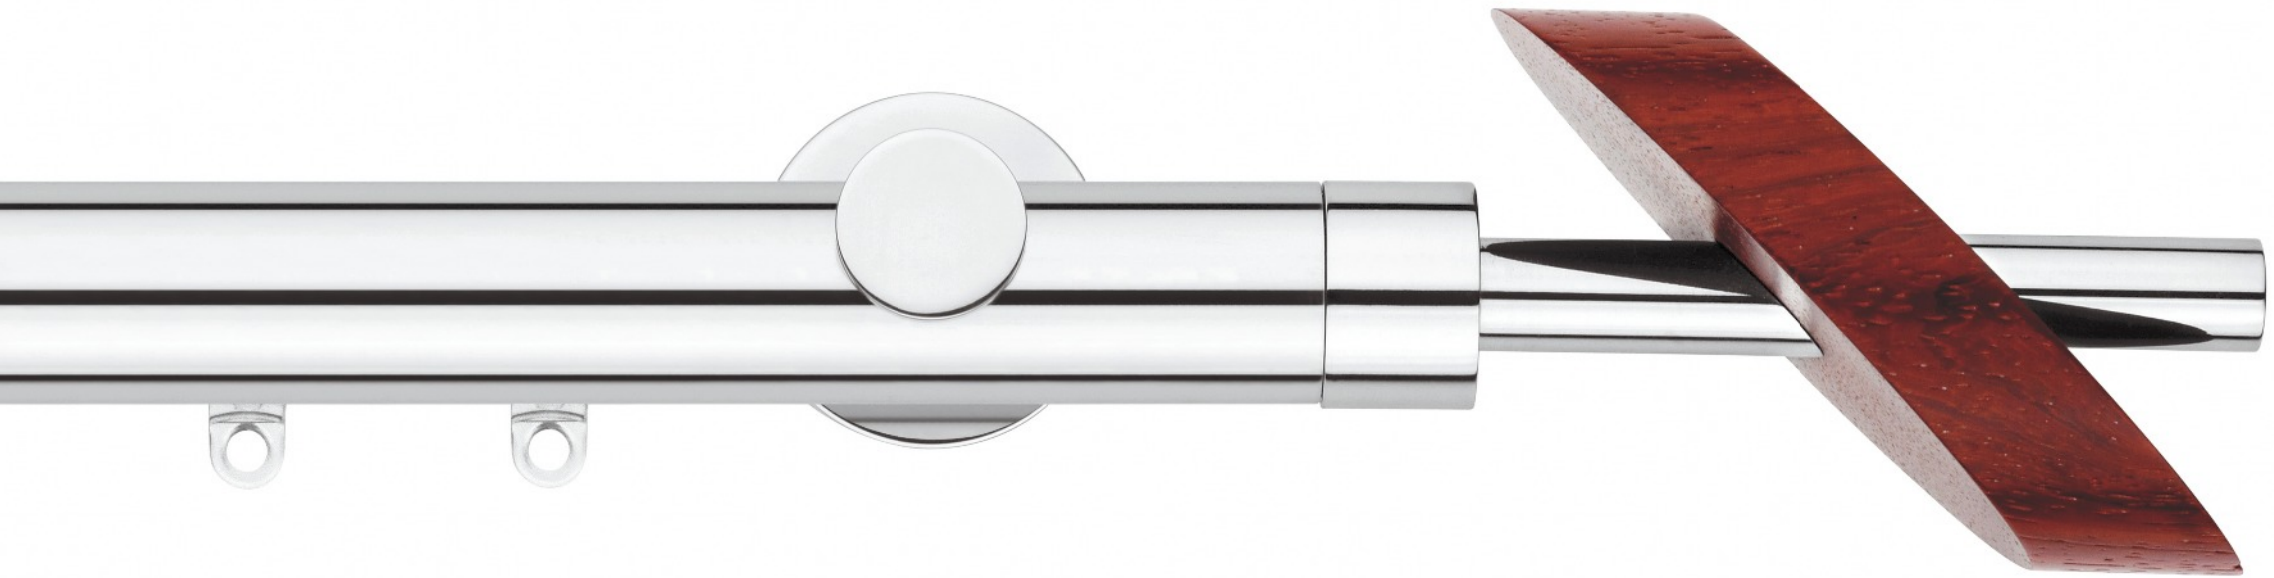

Ø 30

Scaglioni