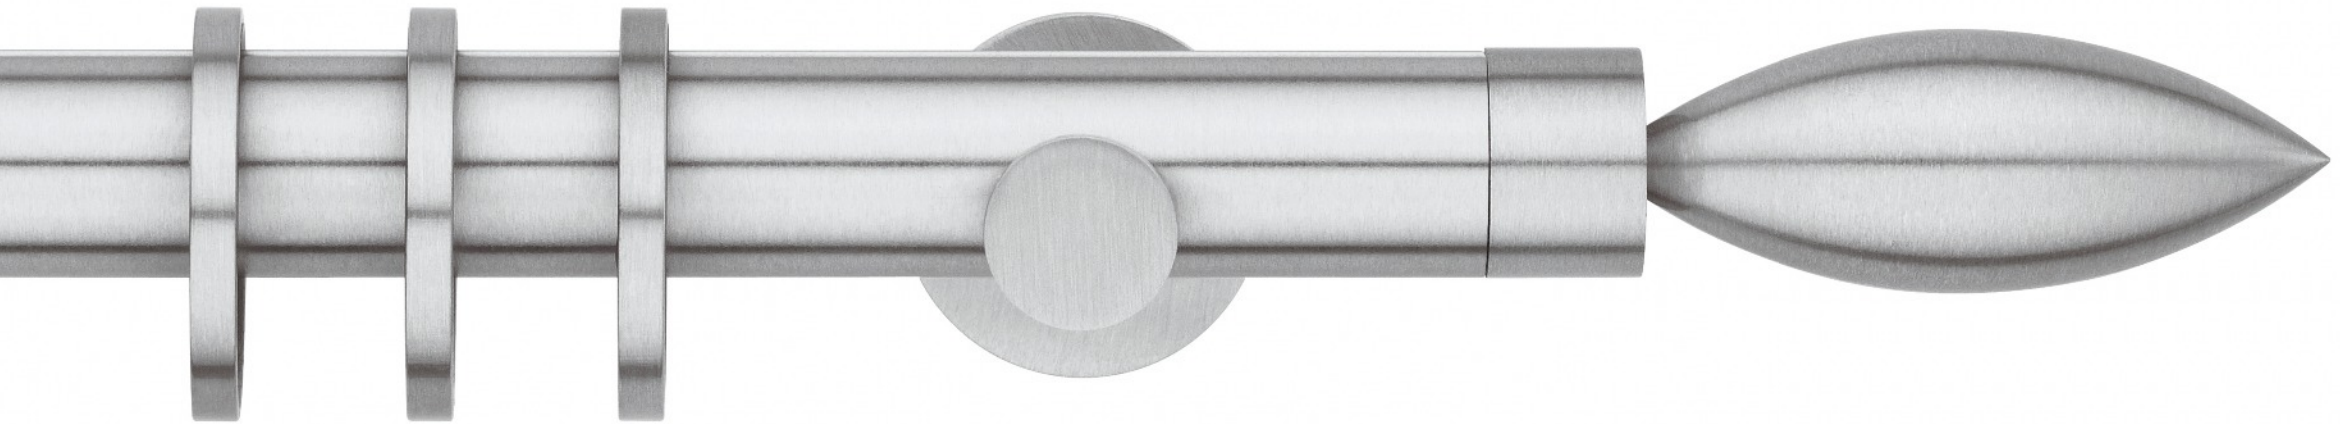

Scaglioni

ARIES

Alluminio satinato verniciato lucido • Powder coated matt bright aluminium

GALATEA

Alluminio lucido verniciato • Varnished polished aluminium

Finiture - Finishes

Ø 30

Scaglioni