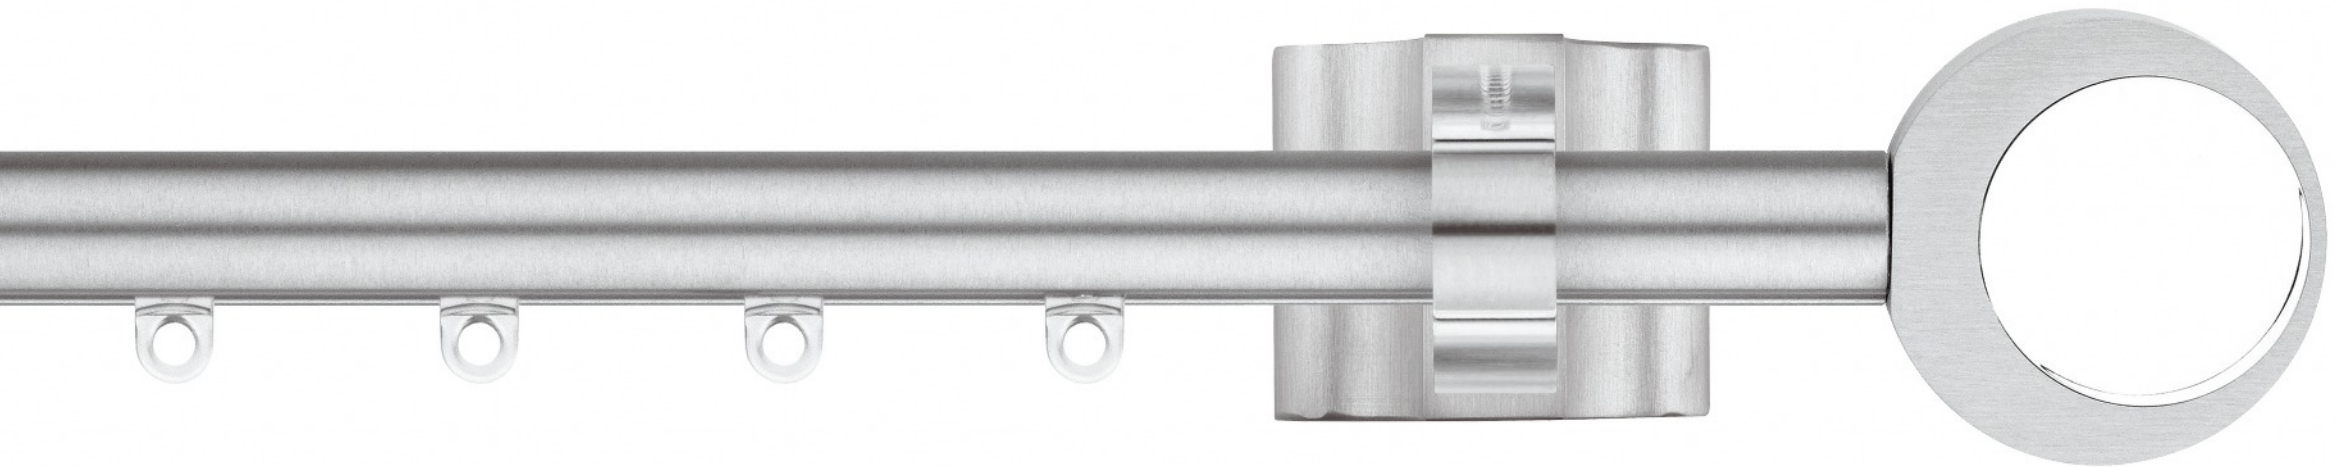

ARPALICE

Alluminio satinato verniciato opaco • Powder coated matt flat aluminium

CHIRONE

Alluminio satinato verniciato lucido • Powder coated matt bright aluminium

Finiture - Finishes

Ø 20

Scaglioni

CORE